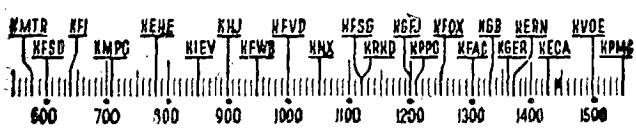

YOUR Radio TODAY

[The information contained in the following schedule of radio programs is furnished by the stations broadcasting the programs, and The Times should not be considered responsible for errors in announcements due to failure of stations to advise of daily changes.—Ed.]

Before 8 a.m.

KMTR—Calif. Theater, 5.
KFI—Off Record, 7: News, 7:15; Golf Places, 7:30; Lawrence Cross, 7:45.
KMPG—Morning Express, 7: Top of Day, 7:30.
KEHE—Musical Clock, 6 to 8.
KHJ—Rise & Shine, 6: News, 7:45.
KFWB—Stu Wilson, 6 to 8.
KFVD—Spanish, 6: Jubilee, 7:15.
KNX—Sunrise Salute, 6: News, 7: Melodies, 7:45.
KRKD—Doug Douglas, 6: News, 6:30; Doug Douglas, 8:45; News, 7:45.
KGEJ—Spanish, 6: Clock Watcher, 7:45; Ed Despertador, 5: News, 7:0; Music, 7:40; About Time, 7:45.
KFAC—Talking Timepiece, 6: Record, 7.
KGER—Farm, 6:05; Bugle Boy, 6:30; Aubrey, 7:15.
KFEJ—Originalities, 7: Sweethear, 7:15; Financial, 7:30; Church, 7:45.

8 to 9 a.m.

KMTR—Requests, 8:30.
KFI—Vaughn De Leath, 8: The O'Neil, 8:45; News, 8:30; Dorothy Cranda, 8:45.
KMPG—Unity Word, 8: Reveries, 8:30; Dr. Reynolds, 8:45.
KEHE—News, 8: Music, 8:15; Music, 8:30; Aloha Calif., 8:45.
KHJ—Louis Rich, 8: Haven of Rest, 8:45.
KFWB—Bkfst. Club, 8 to 9:30.
KFVD—Dr. Reynolds, 8:45.
KNX—Maurice Brown, 8: Irene Beauley, 8:15; Helen Trent, 8:30; Our Girl Sunday, 8:45.
KRKD—Recordings, 8: Hillbillies, 8:30; KGEJ—News, 8: Swing It, 8:15; Son of a Gun, 8:30.
KFOX—Rev. Thomas, 8: Music, 8:1; Health, 8:30; Ads, 8:45.
KFAC—Church, 8: Mirandy, 8:30; M. I. dred Lager, 8:45.
KGER—News, 8: Mizpah, 8:15; Music, 8:45.
KECA—Paula Durand, 8: Kidoodler, 8:15; Farm & Home, 8:30—1 hr.

9 to 10 a.m.

KMTR—Martin L. Thomas, 9: Music, 9:30.
KFI—Shopping Tour, 9: Bridge Club, 9:15; Dr. Kate, 9:45.
KMPG—Nine o'Clock Melodies, 9: Tall, 9:15; Morning Echoes, 9:30.
KEHE—Cont'l Melodies, 9: Dr. Reynolds, 9:15; Clifford Clinton, 9:30; Swing, 9:45.
KHJ—Home Town, 9: Bookends, 9:1; Norma Young, 9:30; Buckeye, 9:45.
KFWB—Breakfast Club, 9: Political, 9:30; Musical, 9:45.
KFVD—Jubilee, 9: News, 9:15; Dr. Richardson, 9:30; Carter Wright, 9:45.
KNX—The Goldbergs, 9: Vir & Sadi, 9:15; Councilor, 9:30; Yours Sincerely, 9:45.
KRKD—Records, 9: Dr. Richardson, 9:15; Gov't Weather, 9:30; Employment, 9:35; My Solitude, 9:45.
KGEJ—Dedicated to You, 9: Music, 9:45.
KFOX—Rhythms, 9: Talk, 9:15; Odd Ends, 9:30; News, 9:45.
KFAC—Meditations, 9: Dr. McCoy, 9:15; Organallies, 9:30.
KGER—News, 9: Gospel, 9:15; Sunday, 9:45.
KECA—Farm & Home (cont'd), 9: News, 9:30; Judy, Lanny, 9:45.

10 to 11 a.m.