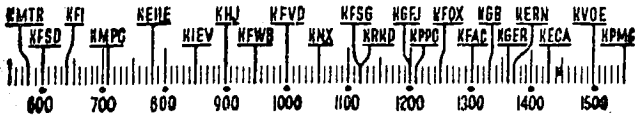

YOUR Radio TODAY

[The information contained in the following schedule of radio programs is furnished by the stations broadcasting the programs, and The Times should not be considered responsible for errors in announcements due to failure of stations to advise of daily changes.—Ed.]

Before 8 a.m.

KMTR—Calif. Theater. 5—3½ hours.
KFI—Off Record. 7: Camera Speaks. 7:10; News. 7:15; Going Places. 7:30; Lawrence Cross. 7:45.
KMPG—Morning Express. 7: Top of Day. 7:30.
KEHE—Musical Clock. 6 to 8.
KHJ—Rise & Shine. 6: News. 7:45.
KFWB—Stu. Wilson. 6 to 8.
KFVD—Spanish. 6: Jubilee. 7:15.
KNX—Sunrise Salute. 6: News. 7:30; Melodies. 7:45.
KRND—Doug Douglas. 6: News. 6:30; Doug Douglas. 6:45; News. 7:45.
KGEJ—Spanish. 6: News. 7: Clock Watcher. 7 to 8.
KFOV—El Desperador. 5: News. 7:30; Musical. 7:40; About Time. 7:45.
KFAC—Music. 6: News. 7:45.
KGER—Farm. 6:05; Bugle Boys. 6:30; News. 7: Aubrey Lee. 7:15.
KECA—Originalities. 7: Sweethearts. 7:15; Church. 7:45.

8 to 9 a.m.

KMTR—Requests. 8:30.
KFI—Vaughn De Leath. 8: O'Neills. 8:15; News. 8:30; B. Axton. 8:45.
KMPG—Unity Word. 8: Vocal Reveries. 8:30; Dr. Reynolds. 8:45.
KEHE—News. 8: Hymns. 8:15; Voice. 8:30; Aloha. Calif. 8:45.
KHJ—Balladeer. 8: Manhattans. 8:15; Haven of Rest. 8:30.
KFWB—Carnival. 8: News. 8:30; Musical. 8:45.
KFVD—Jubilee (cont.): Dr. Reynolds. 8:45.
KNX—Novelists. 8: Irene Beasley. 8:15; Helen Trent. 8:30; Our Gal. 8:45.
KRND—Records. 8—1 hour.
KGEJ—News. 8: Music. 8:15.
KFOV—Rev. Thomas. 8: Songs. 8:15; Health. 8:30; Ads. 8:45.
KFAC—Church. 8: Miranda. 8:30; Records. 8:45.
KGER—News. 8: Rufus. 8:05; Mixpa. 8:15; Music. 8:45.
KECA—Radio City 4. 8: Farm & Home—1 hour. 8:30.

9 to 10 a.m.

KMTR—Martin L. Thomas. 9: Music. 9:30.
KFI—Arthur Heinelt. 9: Hi Boys. 9:15; Bridge Club. 9:30.
KMPG—Nine o'Clock Melodies. 9: Talk. 9:15; News. 9:30; Music. 9:45.
KHJ—Cont. Melodies. 9: Dr. Reynolds. 9:15; Clifford Clinton. 9:30; Down Groove. 9:45.
KHJ—Hometown. 9: Bookends. 9:15; Norma Young. 9:30; Buckle Four. 9:45.
KFWB—Dr. Reynolds. 9:15; Kitty Keene. 9:30; Merry Tunes. 9:45.
KFVD—Billie. 9: News. 9:15; Dr. Richardson. 9:30; Carter Wright. 9:45.
KNX—The Goldbergs. 9: Vic & Sade. 9:15; Sally. 9:30; Yours Sincerely. 9:45.
KRND—Records. 9: Dr. Richardson. 9:15; U. S. Weather. 9:30; Paging Madame. 9:35; Records. 9:40; Solitude. 9:45.
KGEJ—News. 9: Marinba. 9:15; King's Orch. 9:30; Waltzes. 9:45.
KFOV—Rhythms. 9: Talk. 9:15; Music. 9:30; News. 9:45.
KFAC—Meditations. 9: Dr. McCoy. 9:15; Originalities. 9:30; Cospel Assembly. 9:15; Summary. 9:45.
KECA—Farm & Home. 9: News. 9:30; Judy. Lanny. 9:45.

10 to 11 a.m.