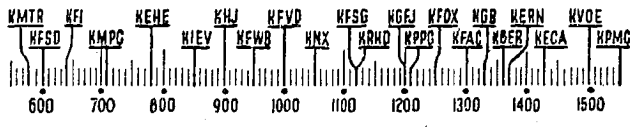

RADIO

YOUR RADIO Today

The information contained in the following schedule of radio programs is furnished by the stations broadcasting the programs, and The Times should not be considered responsible for errors in announcements due to failure of stations to advise of daily changes.—Ed.)

CHURCH SERVICES

KMTR—Bob Shuler, 8:45 a.m.; St. Brendan Church, 12 p.m.; Dr. Nicholson, 3 p.m.
KFI—Church Quarter Hour, 9 a.m.
KMPC—Swedish Tabernacle, 8:30 a.m.; First M.E. Church, 11 a.m.; H.M.S. Richards, 4 p.m.
KEHE—Cowboy Church, 5 p.m.; Presbyterian Church, 9 a.m.
KHJ—Revival Hour, 7:30 p.m.
KFWB—Air Sunday-School, 9 a.m.; Methodist Church, 10:15 a.m.; Church Federation, 4:30 p.m.
KFVD—Spanish, 6 a.m.; Rev. Salas, 8 a.m.; Church of Christ, 8:30 a.m.
KNX—Church of Air, 1 p.m. & 3:30 a.m.; Salt Lake Tabernacle, 8:30 a.m.
KFSG—Alma McPherson, 10:30 a.m.; F. B. Johnson, 3 p.m.; Evangelistic Service, 7 p.m.; Hour of Gospel, 11 p.m.
KRKB—Rev. Squires, 7:30.
KPPC—Padena Presbyterian Church, 9 a.m.; Dr. E. P. Woellner, 9:30 a.m.; Dr. Freeman, 11 a.m.; Dr. Scott, 7:30 p.m.
KFOX—Visitor, 10:15 a.m.; St. Luke Church, 11 a.m.; Plesidie Church, 4:30 p.m.; Christian Science, 8 p.m.
KFAC—Hollywood Country Church, 8 a.m.; Chistian Church, 11 a.m.; 1st Congregational Church, 8:15 p.m.; Open Door Church, 8 p.m.
KGER—Bible Class, 8:45 a.m.; Rev. Fuller, 11:05 a.m.; Japanese Church, 8:30 p.m.
KECA—Catholic Hour, 2 p.m.

Before 9 a.m.

KMTR—Calif. Theater, 5; Music, 8:15; Rascoe Rascals, 8:30; Bob Shuler, 8:45.
KFI—Music, 7; Strings, 8; Health, 8:30; Meridian Music, 8:45.
KMPC—Memories, 7; Music, 7:30; Rhythm, 8; Tabernacle, 8:30.
KEHE—Music, 7; Classics, 8; Hymns, 8:15; Dance, 8:30.
KHJ—Comics, 8; Reveries, 8:30; Food For Thought, 8:45.
KFWB—Carnival, 8; Mother, Dad, 8:30.
KFVD—Spanish Church, 8; Rev. Salas, 8; Church of Christ, 8:30.
KNX—Classics, 7; Wax, 7:30; Major Howes, 8; Tabernacle, 8:30.
KHJ—Rev. Squires, 7:30; News, 7:45; Records, 8.
KFOX—El Despertador, 5; Music, 7:30; U. Andrew, 8; Music, 8:30.
KFAC—Times Comics, 7:30; Music, 8.
KGER—Music, 7:05; Maurice Johnson, 7:30; Christian Soldiers, 8:05; Family Circle, 8:30.
KECA—Concert, 8; Church, 8:15; Radio City, 8:30.

9 to 10 a.m.

KMTR—Calif. Theater, 9.
KFI—Shakespeare England, 9; Darwin and Henry, 9:30.
KMPC—Dr. Vaus, 9; Dr. Jeffers, 9:30.
KEHE—P. Gardner, 9; Tunes, 9:30.
KHJ—Voice of Prophecy, 9; Men With Wings, 9:30.
KFWB—Sunday-school, 9; Melody, 9:30;
KFVD—Cook, 9:45.
KFOX—Music, 9.
KNX—Church, 9; Europe Calling, 9:30; Poet Gold, 9:45.
KRKB—Music, 9 to 10:30 a.m.; Dr. Woellner, 9:30.
KPPC—Presbyterian Church, 9; Dr. Woellner, 9:30.
KFOX—Time When, 9; Margit Hegedus, 9:15; Fortunes, 9:30; Trio, 9:45.
KFAC—Fiddling Parson, 9; Dr. McCoy, 9:15; Stories, 9:30; Mrs. Ballard, 9:45.
KGER—Peace Gospel, 9:05; Music, 9:30; Bible Class, 9:45.
KECA—Music Hall, 9; Back Home, 9:30.

10 to 11 a.m.