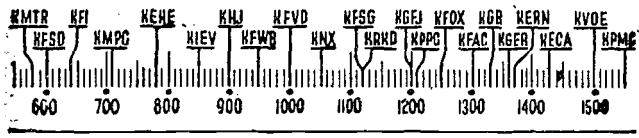

YOUR Radio TODAY

[The information contained in the following schedule of radio programs is furnished by the stations broadcasting the programs, and The Times should not be considered responsible for errors in announcements due to failure of stations to advise of daily changes.—Ed.]

Before 8 a.m.

KMTR—Calif. Theater, 5—3½ hours
KFI—Off Record, 7; Camera Speaks 7:10; News, 7:15; Going Places, 7:30; Lawrence Cross, 7:45.
KMPC—Morning Express, 7; Top of Day, 7:30.
KEHE—Musical Clock, 6 to 8.
KHJ—Rise & Shine, 6; News, 7:45.
KFWD—Stu. Wilson, 6 to 8.
KFVD—Spanish, 6; Jubilee, 7:15.
KNX—Sunrise Salute, 6; News, 7:30; Melodies, 7:45.
KRKD—Doug Douglas, 6; News, 6:30; Doug Douglas, 6:45; News, 7:45.
KGFI—Spanish, 6; News, 7; Clock Watcher, 7 to 8.
KFOX—El Despertador, 5; News, 7:30; Musical, 7:40; About Time, 7:45.
KFAC—Music, 6; News, 7:45.
KGER—Farm, 6:05; Bugle Boys, 6:30; News, 7; Aubrey Lee, 7:15.
KECA—Originalities, 7; Sweethearts, 7:45; Church, 7:45.

8 to 9 a.m.

KMTR—Requests, 8:30.
KFI—Vaughn De Leath, 8; O'Neills, 8:15; News, 8:30; B. Axton, 8:45.
KMPC—Unity Word, 8; Vocal Reveries, 8:30; Dr. Reynolds, 8:45.
KEHE—News, 8; Hymns, 8:15; Voice, 8:30; Aloha, Calif., 8:45.
KHJ—Balladeer, 8; Count Your Blessings, 8:15; Haven of Rest, 8:30.
KFWD—Carnival, 8; News, 8:30; Musical, 8:45.
KFVD—Jubilee (cont.), Dr. Reynolds, 8:45.
KNX—Navelters, 8; Irene Beasley, 8:15; Helen Trent, 8:30; Our Cal., 8:45.
KRKD—Records, 8—1 hour.
KFOX—News, 8; Music, 8:15.
KFAC—Rev. Thomas, 8; Songs, 8:15; Health, 8:30; Ads, 8:45.
KFAC—Church, 8; Mirandy, 8:30; Records, 8:45.
KHJ—News, 8; Rufus, 8:05; Mizpah, 8:15; Music, 8:45.
KECA—Radio City 4, 8; Farm & Home—1 hour, 8:30.

9 to 10 a.m.

KMTR—Marlin L. Thomas, 9; Music 9:30.
KFI—Carlton & Wayne, 9; HI Boys 9:15; Bridge Club, 9:30.
KMPC—Nine o'Clock Melodies, 9; Talk, 9:15; News, 9:30; Music, 9:45.
KEHE—Com'l Melodies, 9; Dr. Reynolds, 9:15; Clifford Clinton, 9:30; Saddle Pals, 9:45.
KHJ—Hometown, 9; Bookends, 9:15; Norina Young, 9:30; Buck-i Four 9:45.
KFWD—Dr. Reynolds, 9:15; Kitty Keene, 9:30; Merry Tunes, 9:45.
KFVD—Jubilee, 9; News, 9:15; Dr. Richardson, 9:30; Carier Wright, 9:45.
KNX—The Goldbergs, 9; Vic & Sade, 9:15; Sully, 9:30; Yours Sincerely, 9:45.
KRKD—Records, 9; Dr. Richardson 9:15; U. S. Weather, 9:30; Paging Madame, 9:35; Records, 9:40; Soil Under, 9:45.
KGFI—News, 9; Marimba, 9:15; King's Oracle, 9:30; Waltzes, 9:45.
KFOX—Rhythms, 9; Talk, 9:15; Music, 9:30; News, 9:45.
KFAC—Meditations, 9; Dr. McCoy, 9:15; Originalities, 9:30.
KGER—News, 9; Gospel Assembly, 9:15; Summary, 9:45.
KFAC—Farm & Home, 9; News, 9:30; The Clements, 9:45.

10 to 11 a.m.