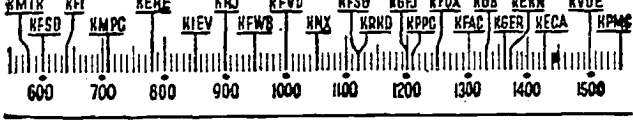

YOUR Radio TODAY

[The information contained in the following schedule of radio programs is furnished by the stations broadcasting the programs, and The Times should not be considered responsible for errors in announcements due to failure of stations to advise of daily changes.—Ed.]

Before 8 a.m.

KMTR—Callf. Theater. 5—3½ hours.
KFI—Off Record. 7: Camera Speaks. 7:10; News. 7:15; Going Places. 7:30; Lawrence Cross. 7:45.
KMPC—Morning Express. 7: Top of Day. 7:30.
KEHE—Musical Clock. 6 to 8.
KHJ—Rise & Shine. 6: News. 7:45.
KFWB—Stu. Wilson. 6 to 8.
KFVB—Spanish. 6: Jubilee. 7:15.
KNX—Sunrise Salute. 6: News. 7:30; Oddities. 7:45.
KRKD—Doug Douglas. 6: News. 6:30; Doug Douglas. 6:45; News. 7:45.
KGFJ—Spanish. 6: News. 7: Clock Watcher. 7 to 8.
KFOX—El Despertador. 5: News. 7:30; Musical. 7:40; About Time. 7:45.
KFAC—Music. 6: News. 7:45.
KGER—Farm. 6:05; Bugle Boys. 6:30; News. 7: Aubrey Lee. 7:15.
KECA—Originalities. 7: Sweethearts. 7:15; Church. 7:45.

8 to 9 a.m.

KMTR—Requests. 8:30.
KFI—Vaughn De Leath. 8: O'Neills. 8:15; New York Reception for Douglas Corrigan. 8:30.
KMPC—Unity Word. 8: Vocal Reveries. 8:30; Dr. Reynolds. 8:45.
KEHE—News. 8: Hymns. 8:15; Voice. 8:30; Aloha, Calif. 8:45.
KHJ—Ballooer. 8: Count Your Blessings. 8:15; Haven of Rest. 8:30.
KFWB—Morning Melodies. 8: News. 8:30; Musical. 8:45.
KFVB—Jubilee (cont.) Dr. Reynolds. 8:45.
KNX—Novelty. 8: New York Reception for Douglas Corrigan. 8:15; Helen Trent. 8:30; Our Gal. 8:45.
KRKD—Records. 8—1 hour.
KGFJ—News. 8: Music. 8:15.
KFOX—Rev. Thomas. 8: Songs. 8:15; Health. 8:30; Ads. 8:45.
KFAC—Church. 8: Mirandy. 8:30; Records. 8:45.
KGER—News. 8: Rufus. 8:05; Mizpah. 8:15; Music. 8:45.
KECA—Douglas Corrigan Arrives N.Y. 8: Farm & Home—1 hour. 8:30.

9 to 10 a.m.

KMTR—Martin L. Thomas. 9: Music. 9:30.
KFI—Carlton & Wayne. 9: Betty. Escorts. 9:15; Bridge Club. 9:30.
KMPC—Nine o'Clock Melodies. 9: Talk. 8:15; News. 9:30; Music. 9:45.
KEHE—Cont'l Melodies. 9: Dr. Reynolds. 9:15; Clifford Clinton. 9:30; Saddle Tramps. 9:45.
KHJ—Meet Mutual Friend. 9: Bookends. 9:15; Norma Young. 9:30; Let's Dress. 9:45.
KFWB—Dr. Reynolds. 9:15; Kitty Keene. 9:30; Merry Tunes. 9:45.
KFVB—Jubilee. 9: News. 9:15; Dr. Richardson. 9:30; Carter Wright. 9:45.
KNX—The Goldbergs. 9: Vic & Sade. 9:15; Sally. 9:30; Yours Sincerely. 9:45.
KRKD—Records. 9: Dr. Richardson. 9:15; U. S. Weather. 9:30; Paging Madame. 9:35; Records. 9:40; Solitude. 9:45.
KGFJ—News. 9: Marimba. 9:15; King's Orch. 9:30; Waltzes. 9:45.
KFOX—Rhythms. 9: Talk. 9:15; Music. 9:30; News. 9:45.
KFAC—Meditations. 9: Dr. McCoy. 9:15; Originalities. 9:30.
KGER—News. 9: Gospel Assembly. 9:15; Summary. 9:45.
KECA—Farm & Home. 9: News. 9:30; The Clements. 9:45.

10 to 11 a.m.