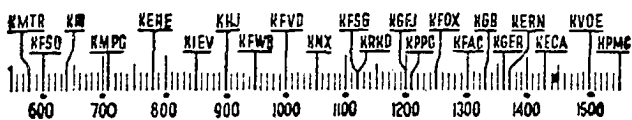

YOUR Radio TODAY

[The information contained in the following schedule of radio programs is furnished by the stations broadcasting the programs, and The Times should not be considered responsible for errors in announcements due to failure of stations to advise of daily changes.—Ed.]

Before 8 a.m.

KMTR—California Theater, 5.
KFI—Off the Record, 7; News, 7:15; Bernie Smith, 7:30; Accordion, 7:35.
KMPC—Morning Express, 7; Top of Day, 7:30.
KEHE—Musical Clock, 6.
KHJ—Rise & Shine, 6; News, 7:45.
KFVB—Stu Wilson, 6 to 8.
KFVD—Spanish, 6; Jubilee, 7:15.
KXN—Sunrise Salute, 6; News, 7:45; Melodies, 7:45.
KRKB—Doug Douglas, 6; News, 6:00; Doug Douglas, 6:35; News, 7:45.
KFOX—El Despertador, 5; News, 7:00; Health Talk, 7:40; About Time, 7:45.
KFAC—Talking Timepiece, 6; News, 7:45.
KGER—Farm, 6:05; Bugle Boy, 6:30; Audrey Lee, 7:15.
KECA—Originalities, 7; Sweethearts, 7:15; Financial, 7:30; Church, 7:45.

8 to 9 a.m.

KMTR—Get Happy, 8:30.
KFI—Vaughn De Leath, 8; The O'Neil's, 8:15; News, 8:30; Housing, 8:45; Piano, 8:50.
KMPC—Unity Word, 8; News, 8:15; Records, 8:30; Dr. Reynolds, 8:45.
KEHE—News, 8; Hymns, 8:15; Music, 8:30.
KHJ—Variety, 8; Haven of Rest, 8:30.
KFVB—Texas Rangers, 8; News, 8:30; Music, 8:45.
KFVD—Dr. Reynolds, 8:45.
KXN—Tommy Irene Beasley, 8:15; Helen Trent, 8:30; Our Gal, 8:45.
KRKB—Music, 8; Employment, 8:25; Records, 8:30; Bkfst. Club, 8:45.
KGFI—News, 8.
KFOX—Rev. Thomas, 8; Health, 8:30; Ads, 8:45.
KFAC—Church, 8; Mirandy, 8:30; Mixed Lager, 8:45.
KGER—Mizpah, 8:15; Music, 8:45.
KECA—Campus Kids, 8; R. Astor, 8:15; Farm and Home, 8:30—1 hour.

9 to 10 a.m.

KMTR—Martin Luther Thomas, 9; Music, 9:30.
KFI—Mystery Chef, 9; Escorts, Betty, 9:15; Bridge Club, 9:30.
KMPC—Hollywood Bowl Brkfst., 9; Music, 9:15; Music, 9:30.
KEHE—Cont'l Melodies, 9; Dr. Reynolds, 9:15; C. E. Clinton, 9:30; Saddle Pals, 9:45.
KHJ—Bob Young, 9; Between Bookends, 9:15; Norma Young, 9:30; Charm Counsellor, 9:45.
KFVB—Music, 9; Dr. Reynolds, 9:15; Kitty Keene, 9:30; Musical, 9:45.
KFVD—Jubilee, 9; News, 9:15; Dr. Richardson, 9:30; Carter Wright, 9:45.
KXN—The Goldbergs, 9; Vic and Sade, 9:15; Sally, 9:30; Mary Taylor, 9:45.
KRKB—Bkfst. Club, 9; Weather Bureau, 9:30; Paging Madame, 9:35; Records, 9:45.
KFOX—Melodies, 9; Talk, 9:15; Odds and Ends, 9:30; News, 9:45.
KFAC—Meditations, 9; Dr. McCoy, 9:15; Marion Manners, 9:30; Originalities, 9:45.
KGER—Gospel, 9:15; Resume, 9:45.
KECA—News, 9:30; Quartet, 9:45.

10 to 11 a.m.