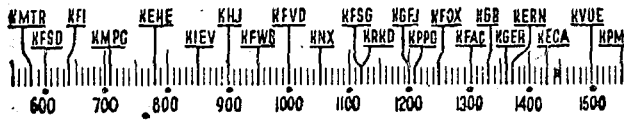

YOUR Radio TODAY

[The information contained in the following schedule of radio programs is furnished by the stations broadcasting the programs, and The Times should not be considered responsible for errors in announcements due to failure of stations to advise of daily changes.—Ed.]

Before 8 a.m.

KATR—California Theater, 5.
KFI—Off the Record, 7: News, 7:15; Bernie Smith, 7:30; Church, 7:45.
KMPC—Sun Dial, 6: Morning Express, 7.
KEHE—Musical Clock, 6.
KIEV—Rise & Shine, 6: News, 7:45.
KFWB—Stu Wilson, 6 to 8.
KFVD—Spanish, 6: Jubilee, 7:15.
KNN—Sunrise Salute, 6: News, 7:30; Melodies, 7:45.
KRDK—Doug Douglas, 6: News, 6:30; Doug Douglas, 6:45; News, 7:45.
KFOX—El Despertador, 6: News, 7:45; Health Talk, 7:40; About Time, 7:45.
KFAC—Talking Timepiece, 6; News, 7:45.
KGER—Farm, 6:05; Bugle Boy, 6:30; Aubrey Lee, 7:15.
KECA—Originalities, 7: Sweethearts, 7:15; Financial, 7:30; Ensemble, 7:45.

8 to 9 a.m.

KATR—Dedicated to You, 8:30—1 hr.
KFI—Vaughn De Leath, 8: The O'Neils, 8:15; News, 8:30; Housing, 8:45; Piano, 8:50.
KMPC—Luther Thomas, 8: Reveries, 8:30; Dr. Reynolds, 8:45.
KEHE—News, 8: Hymns, 8:15; Mirrors, 8:30.
KHJ—Merrymakers, 8: Haven of Rest, 8:30.
KFWB—Texas Rangers, 8: News, 8:30; Music, 8:45.
KFVD—Dr. Reynolds, 8:45.
KNN—Tempus, 8: Irene Beasley, 8:15; Helen Trent, 8:30; Our Gal, 8:45.
KRDK—Music, 8: Employment, 8:25; Records, 8:30; Bkfst. Club, 8:45.
KGEJ—News, 8.
KFOX—Rev. Thomas, 8; Health, 8:30; Ads, 8:45.
KFAC—Church, 8; Mirandy, 8:30; Malted Lager, 8:45.
KGER—Mizpah, 8:15; Music, 8:45.
KECA—Campus Kids, 8: B. Axton, 8:15; Farm and Home 8:30—1 hour.

9 to 10 a.m.

KATR—Martha Luther Thomas, 9; Old Horseman, 9:30; Buy Calif., 9:45.
KFI—Mystery Chief, 9; Three Routes, 9:15; Bridge Club, 9:30.
KMPC—Melodies, 9; Music, 9:15; News, 9:30; Music, 9:45.
KEHE—Cont. Melodies, 9; Dr. Reynolds, 9:15; C. F. Clinton, 9:30; Down the Groove, 9:45.
KHJ—Marguard Orch., 9; Between Bookends, 9:15; Norma Young, 9:30; Charm Counselor, 9:45.
KFWB—Music, 9; Dr. Reynolds, 9:15; Kitty Keene, 9:30; Musical, 9:45.
KFVD—Jubilee, 9; News, 9:15; Talk, 9:30; Music, 9:45.
KNN—The Goldbergs, 9; Vic and Sade, 9:15; Sally, 9:30; Mary Taylor, 9:45.
KRDK—Bkfst. Club, 9; Weather Bureau, 9:30; Paging Madanie, 9:30; Records, 9:45.
KFOX—Melodies, 9; Talk, 9:15; Odds and Ends, 9:30; News, 9:45.
KFAC—Meditations, 9; Dr. McCoy, 9:15; Mignon Manners, 9:30; Originalities, 9:45.
KGER—Gospel, 9:15; Resume, 9:45.
KECA—News, 9:30; Quartet, 9:45.

10 to 11 a.m.