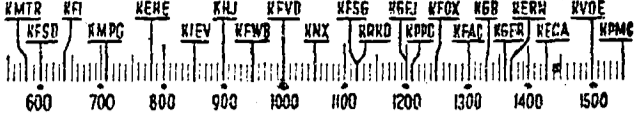

YOUR Radio TODAY

[The information contained in the following schedule of radio programs is furnished by the stations broadcasting the programs, and The Times should not be considered responsible for errors in announcements due to failure of stations to advise of daily changes.—Ed.]

CHURCH SERVICES

KMTR—Bob Shuler, 8:45 a.m.; Fundamental Church, 11; St. Brendan Church, 12:15 p.m.; Dr. Michelson, 3 p.m.
KFI—Church Quarter Hour, 9 a.m.
KMPC—College Chapel, 6 a.m.; Swedish Tabernacle, 8:30 a.m.; First M.E. Church, 11 a.m.; H.M.S. Richards, 6 p.m.
KEHE—Cowboy Church, 6 p.m.; Presby. Church, 8 p.m.
KHJ—Revival Hour, 7:30 p.m.
KFVB—Air Sunday-School, 9 a.m.; Methodist Church, 10:15 a.m.; Church Federation, 4:30 p.m.
KFVD—Spanish, 6 a.m.; Rev. Salas, 8 a.m.; Church of Christ, 8:30 a.m.
KXN—Church of Air, 8 a.m. & 9 a.m.; Salt Lake Tabernacle, 8:30 a.m.
KRKD—Religious & Music, 6:30 a.m.
KFSG—Workshop, 10:50 a.m.; Rally Service, 3 p.m.; Evangelistic Service, 7 p.m.
KPPC—Pasadena Presbyterian Church, 9 a.m.; Dr. F. P. Woellner, 9:30 a.m.; Dr. Freeman, 11 a.m.; Dr. Scott, 7:30 p.m.
KFOX—Visitor, 10:15 a.m.; St. Luke Church, 11 a.m.; Fireside Church, 4:30 p.m.; Christian Science, 8 p.m.
KFAC—Hollywood Country Church, 8 a.m.; Christian Church, 11 a.m.; 1st Congregational Church, 6:15 p.m.; Dr. Talbot, 8 p.m.
KGER—Bible Class, 9:45 a.m.; Rev. Fuller, 11:05 a.m.; Japanese Church, 8:30 p.m.
KECA—Catholic Hour, 2 p.m.

Before 9 a.m.

KMTR—Calif. Theater, 5; Maurice Johnson, 8:15; Bob Shuler, 8:45.
KFI—Symphony, 8; Meridian Music, 8:30.
KMPC—Memories, 7; Music, 7:30; College Chapel, 8; Tabernacle, 8:30.
KEHE—Music, 7; Classics, 8; Hymns, 8:15; Dance, 8:30.
KHJ—Comics, 8; Bamberger Symphony, 8:30.
KFVB—Music, 8.
KFVD—Spanish Church, 6; Rev. Salas, 8; Church of Christ, 8:30.
KXN—Classics, 7; Wax, 7:30; Church, 8; Tabernacle, 8:30.
KRKD—Religious and Music, 6:30; News, 7:45; Music, 8.
KFOX—El Desperador, 5; Music, 7:30; U. Andrew, 8; Music, 8:30.
KFAC—Times Comics, 7:30; Country Church, 8; Music, 8:30.
KGER—Music, 7:05; Maurice Johnson, 7:30; Christian Soldiers, 8:05; Family Circle, 8:30.
KECA—Concert, 8; Radio City, 8:30.

9 to 10 a.m.

KMTR—Calif. Theater, 9.
KFI—Church, 9; Singers, 9:15; Darwin, Lansing, 9:30.
KMPC—Dr. Vaus, 9; Dr. Jeffers, 9:30.
KEHE—P. Gardner, 9; Tunes, 9:30; Old Man, 9:45.
KHJ—Voice of Prophecy, 9; Food for Thought, 9:30; News, 9:45.
KFVB—Sunday-school, 9; Home Sweet Home, 9:30.
KFVD—Music, 9.
KXN—Europe Calling, 9:30; Poet Gold, 9:45.
KRKD—Music, 9 to 10:30 a.m.
KPPC—Presbyterian Church, 9; Dr. Woellner, 9:30.
KFOX—Popular, 8; Margit Hegodus, 9:15; Fortunes, 9:30; Trio, 9:45.
KFAC—Fiddling Parson, 9; Dr. McCoy, 9:15; Stories, 9:30; Mrs. Ballard, 9:45.
KGER—Peace Gospel, 9:30; Music, 9:30; Bible Class, 9:45.
KECA—Moon Empires, 9:30.

10 to 11 a.m.