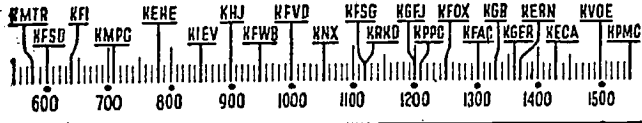

## Before 8 a.m.

**KGFJ**—Spanish, 6; News, 7; Clock Watcher, 7 to 8.  
**KMTR**—Calif. Theater, 5.  
**KFI**—Jack Kay, 7; Church, 7:45.  
**KMPC**—Sundial, 6; Bible Fellowship, 6:45; Morning Express, 7.  
**KEHE**—Musical Clock, 6.  
**KHJ**—Rise & Shine, 6; News, 7:45.  
**KFWD**—Time Keeper, 6:30; News, 7:30; Time Keeper, 7:45.  
**KFSD**—Spanish, 6; Jubilee, 7:15.  
**KXN**—Sunrise Salute, 6; News, 7:30; Eddie Albright, 7:45.  
**KRKD**—Doug Douglas, 6; News, 6:30; Doug Douglas, 6:45; News, 7:45.  
**KFOX**—El Despertador, 5; News, 7:30; Health Talk, 7:40.  
**KFAC**—Talking Timepiece, 6; Frontier Riders, 7.  
**KGER**—Farm, 6:05; Maurice Johnson, 6:30; Rev. Lee, 7:15.  
**KECA**—Ensemble, 7; News, 7:15; Financial, 7:30; Originalities, 7:45.