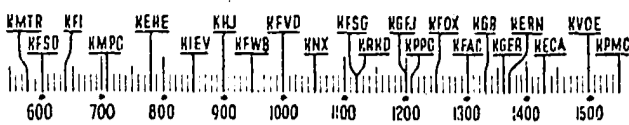

YOUR Radio TODAY

CHURCH SERVICES

KMTR—Bob Shuler, 8:45 a.m.; Rev. Reynolds, 11 a.m. & 8 p.m.; St. Brendan Church, 12:15 p.m.; Dr. Miche son, 3 p.m.

KFI—Church Quarter Hour, 9.

KMPG—Catholic Chapel, 8 a.m.; Swedis Tabernacle, 8:30 a.m.; First M.I. Church, 11 a.m.; H.M.S. Richards, 3 p.m.