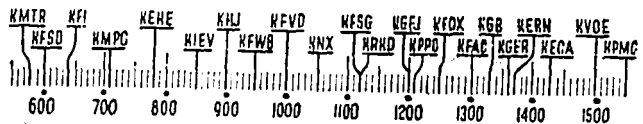

YOUR Radio TODAY

CHURCH SERVICES

KMTR—Bob Shuler, 8:45 a.m.; Rev. Reynolds, 11 a.m. & 8 p.m.; St. Brendan Church, 12:15 p.m.; Dr. Michelson, 3 p.m.

KFI—Easter Service, 4:30 a.m.; Hawaii, 7:45 a.m.; Church Quarter Hour, 8:45 a.m.