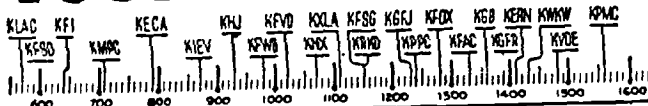

## CHURCH SERVICES

<b>7 A.M.</b> KFI-Bible. KECA-Church of Wildwood. KMPC-Prophecy. KHJ-Bible Class. <b>7:15 A.M.</b> KLAC-Sky Chapel. <b>7:30 A.M.</b> KMPC-Bible Class. KHJ-Young People's Church. KNX-Salt Lake Tabernacle. <b>8 A.M.</b> KPAC-Country Ch. KECA-Israel.	<b>8:15 A.M.</b> LAC-Christ Ch. <b>8:30 A.M.</b> FFI-Eternal Light. MPC-Chapel Hour. ECA-Faith. HJ-Prophecy. FWB-Mission. LAC-Unity. FOX-Bible. <b>9 A.M.</b> HJ-Pilarim Hour. PAC-Liberal Cath. 9:15 A.M. LAC-Catholic Hr. 9:30 A.M. HJ-Lutheran Hour.	<b>11 A.M.</b> KPAC-Methodist Ch. 11:30 A.M. KECA-"Vespers." <b>2 P.M.</b> KFI-Catholic Hour. <b>3 P.M.</b> FWB-Gospel Song. <b>4 P.M.</b> KPWB-Revival. 6:30 P.M. KPWB-Gospel Songs. <b>7 P.M.</b> KPWB-Rescue Mission.	<b>7:30 P.M.</b> EXLA-Bible Inst. 7:45 P.M. KPWB-Catholic Ans. <b>8 P.M.</b> FFWB-First Presby. KPAC-Methodist Ch. <b>9 P.M.</b> HGPJ-Ave Maria Hr. EXLA-Revival Hour. 9:30 P.M. KPWB-Pac. Lutheran <b>10 P.M.</b> FOX. KMPC-Revival.
--	---	---	--