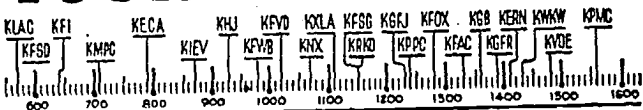

YOUR *Radio* TODAY

CHURCH SERVICES

| | | | |
|---|---|---|---|
| 7 A.M. KFI-Bible. KECA-Church of Wildwood. KMPC-Prophec. KHJ-Bible Class. 7:15 A.M. KLAC-Sky Chapel. 7:30 A.M. KMPC-Bible Class. KHJ-Young People's Church. KFWB-Presbyterian. KNX-Salt Lake Tabernacle. 8 A.M. KFAC-Country Ch. KECA-Israel. | 8:15 A.M. KLAC-Christ Ch. 8:30 A.M. KFI-Eternal Light. KMPC-Chapel Hour. KECA-Faith. KHJ-Phonhev. KFWB-Mission. KLAC-Unity. KFOX-Bible. 9 A.M. KHJ-Pilgrim Hour. KFWB-Liberal Cath. 9:15 A.M. KLAC-Catholic Hr. 9:30 A.M. KHJ-Lutheran Hour. 11 A.M. KFAC-Methodist Ch. | 11:30 A.M. KECA-"Vesners." 2 P.M. KFI-Catholic Hour. 3 P.M. KFWB-Gospel Songs. 4 P.M. KFWB-Old-Fashioned Revival. 6:30 P.M. KFWB-Gospel Songs. 7 P.M. KFWB-Rescue Mission. 7:30 P.M. KXLA-Bible Inst. | 7:45 P.M. KFWB-Catholic Ann. 8 P.M. KFWB-First Presby. KFAC-Methodist Ch. 9 P.M. KGFJ-Ave Maria Hr. KXLA-Revival Hour. 9:30 P.M. KFWB-Pae. Lutheran 10 P.M. KFOX. KMPC-Revival. 10:15 P.M. KFI-Chapel Quartet. 10:30 P.M. KPWB-St. Paul Bapt. |
|---|---|---|---|

TELEVISION

KTLA—
 1:30 p.m.-Baseball.
 3:30 p.m.-Film.
 8:40 p.m.-Shopping.
 9 p.m.-Hits & Bits.

The information contained in this schedule is furnished by the station broadcasting the programs. Owing to present conditions changes in the programs listed may be made without notice.