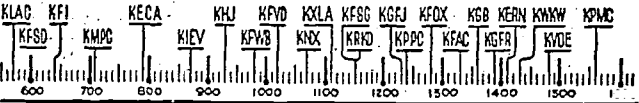

## CHURCH SERVICES

<b>7 A.M.</b> KFI-Bible. KECA-Church of Wildwood. MPFC-Prophecy. KHJ-Bible Class. 7:15 A.M. KLAC-Sky Chapel. 7:30 A.M. MPFC-Bible Class. KHJ-Young People's Church.	<b>8:15 A.M.</b> KLAC-Christ Ch. 8:30 A.M. KFI-Eternal Lish KMPC-Chapel Hou KECA-Faith. KHJ-Prophecy. KFWB-Mission. KLAC-Unity. KFOX-Bible. <b>9 A.M.</b> KHJ-Pilgrim Hou KFAC-Liberal Cat 9:15 A.M. KLAC-Catholic H 9:30 A.M. KHJ-Lutheran Ho <b>11 A.M.</b> KFAC-Methodist C	<b>11:30 A.M.</b> KECA-"Vespers." <b>2 P.M.</b> KFI-Catholic Hour <b>3 P.M.</b> KFWB-Gospel. Son. <b>4 P.M.</b> KFWB-Old-Fash- ioned Revival. 6:30 P.M. KFWB-Gospel Song s. <b>7 P.M.</b> KFWB-Rescue Mis- sion. 7:30 P.M. KXLA-Bible Inst.	<b>7:45 P.M.</b> KFWB-Catholic <b>8 P.M.</b> KFWB-First Presby. KFAC-Methodist Ch. <b>9 P.M.</b> KGFI-Ave Maria Hr KXLA-Revival Hour. 9:30 P.M. KFWB-Pac. Lutherai <b>10 P.M.</b> KFOX. KMPC-Re- vival. 10:15 P.M. KFI-Chapel Quartet 10:30 P.M. KFWB-St. Paul Bapt
--	--	--	---