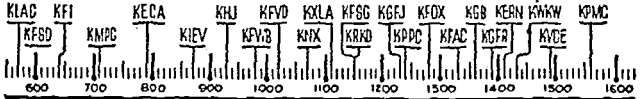

## SUNDAY CHURCH SERVICES

<b>7 A.M.</b> KFI-Natl. Radio Pulpit. KNX-Air Church. KECA-Church of Wildwood. KHJ-Bible Class. 7:15 A.M. KLAC-Sky Chapel. 7:30 A.M. KMPC-Bible Class. KHJ-Young People's Church. KFWB-Church Feder. 7:45 A.M. KLAC-Church, Christ	<b>8:15 A.M.</b> KFI-Choirs. KLAC-Christians. KMPC-Devotion. 8:30 A.M. KMPC-Chapel Hour. KECA-Faith. KNX-Salt Lake Tabernacle. KHJ-Prophecy. KFWB-Mission. KLAC-Unity. KFOX-Bible.	<b>9 A.M.</b> KFI-Eternal Light. KHJ-Pikirim Hour. KFAC-Liberal Cath. 9:15 P.M. KLAC-Catholic Hr. 9:30 A.M. KHJ-Lutheran Hour. 10:30 A.M. KFSG-Anselme Tern	<b>11 A.M.</b> KFAC-Methodist Ch. KXLA-Ch. Open Door 11:30 A.M. KECA-"Vespers." <b>3 P.M.</b> KFI-Catholic Hr. <b>4 P.M.</b> KXLA-Old-Fashion Revival. <b>5 P.M.</b> KXLA-Lutheran. 6:30 P.M. KFWB-Gospel Songs. <b>7 P.M.</b> KFWB-Cath. Choral. KFSG-Anselme Tern	<b>7:30 P.M.</b> KXLA-Ch. Open Door <b>8 P.M.</b> KFVB-First Presby. KFAC-Methodist Ch. <b>9 P.M.</b> KFWB-Rescue Mission. KGFJ-Ave Maria Hr. 9:30 P.M. KFWB-Pac. Lutheran <b>10 P.M.</b> KFOX, KMPC-Old-Fashion Revival. KFWB-Kirk o' Air. 10:15 P.M. KFI-Chapel Quartet. 10:30 P.M. KXLA-Bright Corner Church
--	---	--	--	---