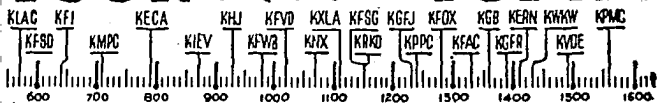

YOUR Radio TODAY

7 A.M.
 KMPC-Times News.
 KNX-Salute. News.
 KPWB-News.
 KPAC-Rev. Reynolds
 KLAC. KECA-News.
 KHJ-News.
7:15 A.M.
 KFI-News.
 KNX-Song Shop.
 KHJ-Rise. Shine.
7:30 A.M.
 KFI-Sam Hayes.
 KPAC. KECA-News.
 KNX-News.
7:45 A.M.
 KFI-Platter Party.
 KMPC-Amer. Legion.
 KNX-J. Murray.
 KHJ-News.
 KPAC-Music.
 KPWB-O.P.A.
8 A.M.
 KMPC-Times News.
 KHJ-News.
 KPAC-Church.
 KPWB-Listening.
 KNX-Theater Today
 KECA-Treas. Salute.
8:15 A.M.
 KFI-Hay Ball.
 KMPC-Mkts. Sports
 KPWB-Better Speech
 KECA-Wakeup.
8:30 A.M.
 KFI-Ed McConnell.
 KMPC-3 Stars.
 KNX-Stars Hollywd.
 KPWB-Ranch.
 KPAC-News.
8:45 A.M.
 KMPC-Junior Army.
 KHJ-Orch.
 KPWB-News.
9 A.M.
 KFI-Farm Home.
 KMPC-Times News.
 KPWB-Health.
 KNX-Grand Central.
 KPAC-Unity.
 KLAC-News.
 KECA-Golf Champ.
9:15 A.M.
 KMPC-Peter Potter.
 KECA-Trio.
 KLAC-Story Hour.
 KPWB-Strolling Tom
 KPAC-Music.
9:30 A.M.
 KFI-Veteran Report.
 KLAC-Pets.
 KPAC-News.
 KPWB-Comparison.
 KECA-Mirandy.
 KNX-County Fair.
9:45 A.M.
 KFI-Traffic Tri-
 bunal.
 KECA-Tell Me Dr.
 KLAC-Kiddie Klub.
10 A.M.
 KFI-Kitchen.
 KMPC-Times News.
 Peter Potter.
 KECA-The Farmer.
 KLAC-News.
 KPAC-Music.
 KHJ-News.
 KNX-M. L. Taylor.
10:15 A.M.
 KFI-News.
 KHJ-Orch.
 KLAC-Al Jarvis.
 KPAC-Medical.
10:30 A.M.
 KFI-The Baxsters.
 KHJ-Forum.
 KECA-Playground.
 KPAC-News.
 KNX-Give. Take.
10:45 A.M.
 KFI-Nature Sketches