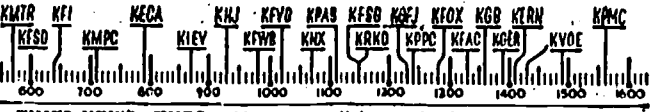

YOUR RADIO TODAY

TIMES NEWS—KMPC—710 on your dial—on the hour—EVERY HOUR
SUNDAY CHURCH SERVICES

7 A.M.
 KGFJ-Radio Church.
 KNX-Air Church.
 7:30 A.M.
 KHJ-Air Church.
 KPSD-Rev. Squires.
 KNX-Choir.

8 A.M.
 KFAC-Country Ch.
 KGER-Kingdom Within.
 8:15 A.M.
 KPAS-Imman'l Bapt.
 8:30 A.M.
 KPTR-W. B. Record.
 KPVD-Church Christ