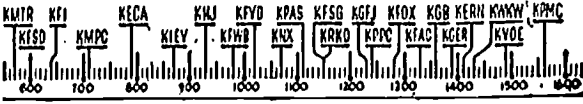

YOUR RADIO TODAY

TIMES NEWS KMPC—710 ON YOUR DIAL ON THE HOUR—EVERY HOUR

SUNDAY CHURCH SERVICES

7 A.M. KGFJ—Radio Church. KPEJ—Air Church. KFWB—Hollywood Baptist. 7:30 A.M. KIJ—Air Church. KNKD—Rev. Bouivas. KNX—Wings Over Jordan. 8 A.M. KFAC—County Church. KOER—Kingdom Within. 8:15 A.M. KPAB—Immanuel Baptist. 8:30 A.M. KMTR—W. B. Record. KFVH—Church of Christ. 9 A.M. KIJ—Pilgrim Hr. KMTB—Christian Church. KFAC—Liberal Catholic Hr. 9:30 A.M. KPPC—Bible Club. KFAS—Church On High. KIJ—Lutheran Hour. 10 A.M. KNX—Air Church. 10:15 A.M. KPOX—Independ. Church. 10:30 A.M. KPPC—Church News. KFSO—Anselus Temple. 10:45 A.M. KPOX—Cumberland Church. 11 A.M. KPOX—Presbyterian Ch. KOER—Revival Hour. KPPC—Church Services. KFAC—Methodist Church.	PAB—Church Open Door. MTR—Central Church. 12 NOON MTR—St. Brendan Choir. 12:30 P.M. HJ—Children's Chapel. GER—Trinity Church. 1 P.M. PAB—Convoy Prayer. 1:30 P.M. KPOX—KMTR—Young People's Church. PAB—Church of Barn. 2 P.M. MTR—Nazarene Voice. 2:30 P.M. KPOX—Rev. Billy Adams. PAB—Eternity in Time. 3 P.M. FI—Catholic Hour. KFI—Evangelist. KPOX—Rev. J. J. J. PAB—Christian Memory. 3:30 P.M. PAB—Church of Christ. 4 P.M. KPOX—Loey West. KOER—Rev. Harms. MTR—Revival Hour. PAB—Old-Fashion Revival. 4:15 P.M. ECA—Church Federation. 4:30 P.M. GER—Colonial Tabernacle. 5 P.M. PAB—Lincoln Presby. Ch. MTR—Church of Christ.	5:30 P.M. KPAB—Alhambra Presby. KOER—Rev. Wehor. 5:45 P.M. KMTR—Church of Christ. 6 P.M. KPAB—Lutheran Chapel. KMTR—Bethel Chapel. 6:30 P.M. KGFJ—Tabernacle. KPAB—Beyond Tomorrow. 7 P.M. KFSO—Anselus Temple. 7:15 P.M. KMTR—Church of Christ. KMPC—First Church Vespers. 7:30 P.M. KMTR—Church of Christ. KPOX—Rev. Creviston. KPAB—Church Open Door. 8 P.M. KFAC—Methodist Church. KFWB—Presbyterian Ch. KMTR—Floyd B. Johnson. 9 P.M. KMTR—Figueroa Church. KOER—Bethel Church. 9:30 P.M. KFWB—Pacific Lutheran. KGFJ—Hoyd Johnston. 10 P.M. KMPC, KIJ—Old-Fashion Revival. 10:30 P.M. KPAB—Bethel Cor. Church. KNX—Air Church. 11 P.M. KIJ—Young People's Ch. KFWB—St. Mary's Church. KMTR—Grace Church.

ENTERTAINMENT -- BY THE HOUR