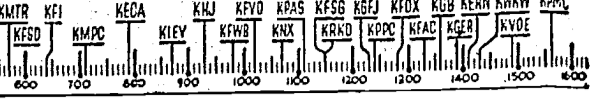

YOUR RADIO TODAY

TIMES NEWS

KMPC—710 ON YOUR DIAL ON THE HOUR—EVERY HOUR

SUNDAY CHURCH SERVICES

- 7 A.M.**
 KGPJ—Radio Church.
 KNX—Air Church.
 KFWD—Hollywood Baptist.
- 7:30 A.M.**
 KHJ—Air Church.
 KRKD—Rev. Squires.
 KNX—Wings Over Jordan.
- 8 A.M.**
 KPAC—Country Church.
 KOER—Kingdom Within.
- 8:15 A.M.**
 KPAS—Immanuel Baptist.
- 8:30 A.M.**
 KMTR—W. B. Record.
 KFVD—Church of Christ.
- 9 A.M.**
 KHJ—Pilgrim Hr.
 KMTR—Christian Church.
 KPAC—Liberal Catholic Hr.
- 9:30 A.M.**
 KPCC—Bible Club.
 KPAS—Church on High.
 KHJ—Lutheran Hour.
- 10 A.M.**
 KNX—Air Church.
- 10:15 A.M.**
 KFOX—Independ. Church.
- 10:30 A.M.**
 KPCC—Church News.
 KFSG—Angelus Temple.
- 10:45 A.M.**
 KFOX—Cumberland Church.
- 11 A.M.**
 KFOX—Presbyterian Ch.
 KGER—Revival Hour.
 KPCC—Church Service.
 KPAC—Methodist Church.
- 11:30 A.M.**
 KPAS—Church Open Door.
 KMTR—Central Church.
- 12 NOON**
 KMTR—St. Brendan Choir.
- 12:30 P.M.**
 KHJ—Children's Chapel.
 KGER—Trinity Church.
- 1 P.M.**
 KPAS—Convoy Prayer.
- 1:30 P.M.**
 KFOX, KMTR—Young People's Church.
 KPAS—Church of Barn.
- 2 P.M.**
 KMTR—Nazarene Voice.
- 2:30 P.M.**
 KFOX—Rev. Billy Adams.
 KPAS—Eternity in Time.
- 3 P.M.**
 KFI—Catholic Hour.
 KFSG—Evangelistic.
 KFOX—Rev. Iwie.
 KPAS—Christian Memory.
- 3:30 P.M.**
 KPAS—Church Christ.
- 4 P.M.**
 KFOX—Locy West.
 KGER—Rev. Harms.
 KMTR—Revival Hour.
 KPAS—Old-Fashion Revival.
- 4:15 P.M.**
 KECA—Church Federation.
- 4:30 P.M.**
 KGER—Colonial Tabernacle.
- 5 P.M.**
 KPAS—Lincoln Presby. Ch.
 KMTR—Church of Christ.
- 5:30 P.M.**
 KPAS—Alhambra Presby.
 KGER—Rev. Weber.
- 5:45 P.M.**
 KMTR—Church of Christ.
- 6 P.M.**
 KPAS—Lutheran Chapel.
 KMTR—Bethel Chapel.
- 6:30 P.M.**
 KGFJ—Tabernacle.
 KPAS—Beyond Tomorrow.
- 7 P.M.**
 KFSG—Angelus Temple.
- 7:15 P.M.**
 KMTR—Church of Christ.
 KMPC—First Church Vespers.
- 7:30 P.M.**
 KMTR—Church of Christ.
 KFOX—Rev. Creviston.
 KPAS—Church Open Door.
- 8 P.M.**
 KFOX—Christian Science.
 KPAC—Methodist Church.
 KPWB—Presbyterian Ch.
 KMTR—Floyd B. Johnson.
- 9 P.M.**
 KMTR—Figueroa Church.
 KGER—Bethel Church.
- 9:30 P.M.**
 KPWB—Pacific Lutheran.
 KGFJ—Boyd Johnston.
- 10 P.M.**
 KMPC, KHJ—Old-Fashion Revival.
- 10:30 P.M.**
 KPAS—Bright Cor. Church.
 KNX—Air Church.
- 11 P.M.**
 KHJ—Young People's Ch.
 KFWD—St. Mary's Church.