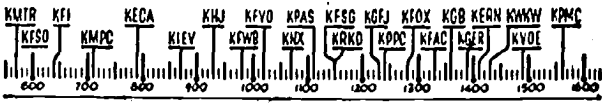

YOUR RADIO TODAY

TIMES NEWS

ON THE HOUR — EVERY HOUR
KMPC — 710 ON YOUR DIAL

Time	Station	Program	Station	Program	Station	Program
6 A.M.	KMPC	Times News, Deacon Speakin'	KRAS	Rancho	KRRD	Hollywood Tune
7 A.M.	KMPC	Times News, Range Variety	KRRD	Prairie Schooner	KRRD	Hollywood Tune
7:15 A.M.	KMPC	Sunny Day	KRRD	Headlines, Music	KRRD	Hollywood Tune
7:30 A.M.	KMPC	Unity Word	KRRD	Headlines, Music	KRRD	Hollywood Tune
7:45 A.M.	KMPC	Unity Word	KRRD	Headlines, Music	KRRD	Hollywood Tune
8 A.M.	KMPC	Times News	KRRD	Headlines, Music	KRRD	Hollywood Tune
8:15 A.M.	KMPC	Times News	KRRD	Headlines, Music	KRRD	Hollywood Tune
8:30 A.M.	KMPC	Times News	KRRD	Headlines, Music	KRRD	Hollywood Tune
8:45 A.M.	KMPC	Times News	KRRD	Headlines, Music	KRRD	Hollywood Tune
9 A.M.	KMPC	Times News	KRRD	Headlines, Music	KRRD	Hollywood Tune
9:15 A.M.	KMPC	Times News	KRRD	Headlines, Music	KRRD	Hollywood Tune
9:30 A.M.	KMPC	Times News	KRRD	Headlines, Music	KRRD	Hollywood Tune
9:45 A.M.	KMPC	Times News	KRRD	Headlines, Music	KRRD	Hollywood Tune
10 A.M.	KMPC	Times News	KRRD	Headlines, Music	KRRD	Hollywood Tune
10:15 A.M.	KMPC	Times News	KRRD	Headlines, Music	KRRD	Hollywood Tune
10:30 A.M.	KMPC	Times News	KRRD	Headlines, Music	KRRD	Hollywood Tune
10:45 A.M.	KMPC	Times News	KRRD	Headlines, Music	KRRD	Hollywood Tune
11 A.M.	KMPC	Times News	KRRD	Headlines, Music	KRRD	Hollywood Tune
11:15 A.M.	KMPC	Times News	KRRD	Headlines, Music	KRRD	Hollywood Tune
11:30 A.M.	KMPC	Times News	KRRD	Headlines, Music	KRRD	Hollywood Tune
12 NOON	KMPC	Times News	KRRD	Headlines, Music	KRRD	Hollywood Tune
12:15 P.M.	KMPC	Times News	KRRD	Headlines, Music	KRRD	Hollywood Tune
12:30 P.M.	KMPC	Times News	KRRD	Headlines, Music	KRRD	Hollywood Tune
12:45 P.M.	KMPC	Times News	KRRD	Headlines, Music	KRRD	Hollywood Tune
1 P.M.	KMPC	Times News	KRRD	Headlines, Music	KRRD	Hollywood Tune
1:15 P.M.	KMPC	Times News	KRRD	Headlines, Music	KRRD	Hollywood Tune
1:30 P.M.	KMPC	Times News	KRRD	Headlines, Music	KRRD	Hollywood Tune
1:45 P.M.	KMPC	Times News	KRRD	Headlines, Music	KRRD	Hollywood Tune
2 P.M.	KMPC	Times News	KRRD	Headlines, Music	KRRD	Hollywood Tune
2:15 P.M.	KMPC	Times News	KRRD	Headlines, Music	KRRD	Hollywood Tune
2:30 P.M.	KMPC	Times News	KRRD	Headlines, Music	KRRD	Hollywood Tune
2:45 P.M.	KMPC	Times News	KRRD	Headlines, Music	KRRD	Hollywood Tune
3 P.M.	KMPC	Times News	KRRD	Headlines, Music	KRRD	Hollywood Tune
3:15 P.M.	KMPC	Times News	KRRD	Headlines, Music	KRRD	Hollywood Tune
3:30 P.M.	KMPC	Times News	KRRD	Headlines, Music	KRRD	Hollywood Tune
3:45 P.M.	KMPC	Times News	KRRD	Headlines, Music	KRRD	Hollywood Tune
4 P.M.	KMPC	Times News	KRRD	Headlines, Music	KRRD	Hollywood Tune
4:15 P.M.	KMPC	Times News	KRRD	Headlines, Music	KRRD	Hollywood Tune
4:30 P.M.	KMPC	Times News	KRRD	Headlines, Music	KRRD	Hollywood Tune
4:45 P.M.	KMPC	Times News	KRRD	Headlines, Music	KRRD	Hollywood Tune
5 P.M.	KMPC	Times News	KRRD	Headlines, Music	KRRD	Hollywood Tune
5:15 P.M.	KMPC	Times News	KRRD	Headlines, Music	KRRD	Hollywood Tune
5:30 P.M.	KMPC	Times News	KRRD	Headlines, Music	KRRD	Hollywood Tune
5:45 P.M.	KMPC	Times News	KRRD	Headlines, Music	KRRD	Hollywood Tune
6 P.M.	KMPC	Times News	KRRD	Headlines, Music	KRRD	Hollywood Tune
6:15 P.M.	KMPC	Times News	KRRD	Headlines, Music	KRRD	Hollywood Tune
6:30 P.M.	KMPC	Times News	KRRD	Headlines, Music	KRRD	Hollywood Tune
6:45 P.M.	KMPC	Times News	KRRD	Headlines, Music	KRRD	Hollywood Tune
7 P.M.	KMPC	Times News	KRRD	Headlines, Music	KRRD	Hollywood Tune
7:15 P.M.	KMPC	Times News	KRRD	Headlines, Music	KRRD	Hollywood Tune
7:30 P.M.	KMPC	Times News	KRRD	Headlines, Music	KRRD	Hollywood Tune
7:45 P.M.	KMPC	Times News	KRRD	Headlines, Music	KRRD	Hollywood Tune
8 P.M.	KMPC	Times News	KRRD	Headlines, Music	KRRD	Hollywood Tune
8:15 P.M.	KMPC	Times News	KRRD	Headlines, Music	KRRD	Hollywood Tune
8:30 P.M.	KMPC	Times News	KRRD	Headlines, Music	KRRD	Hollywood Tune
8:45 P.M.	KMPC	Times News	KRRD	Headlines, Music	KRRD	Hollywood Tune
9 P.M.	KMPC	Times News	KRRD	Headlines, Music	KRRD	Hollywood Tune
9:15 P.M.	KMPC	Times News	KRRD	Headlines, Music	KRRD	Hollywood Tune
9:30 P.M.	KMPC	Times News	KRRD	Headlines, Music	KRRD	Hollywood Tune
9:45 P.M.	KMPC	Times News	KRRD	Headlines, Music	KRRD	Hollywood Tune
10 P.M.	KMPC	Times News	KRRD	Headlines, Music	KRRD	Hollywood Tune
10:15 P.M.	KMPC	Times News	KRRD	Headlines, Music	KRRD	Hollywood Tune
10:30 P.M.	KMPC	Times News	KRRD	Headlines, Music	KRRD	Hollywood Tune
10:45 P.M.	KMPC	Times News	KRRD	Headlines, Music	KRRD	Hollywood Tune
11 P.M.	KMPC	Times News	KRRD	Headlines, Music	KRRD	Hollywood Tune
11:15 P.M.	KMPC	Times News	KRRD	Headlines, Music	KRRD	Hollywood Tune
11:30 P.M.	KMPC	Times News	KRRD	Headlines, Music	KRRD	Hollywood Tune
12 MIDNIGHT	KMPC	Times News	KRRD	Headlines, Music	KRRD	Hollywood Tune