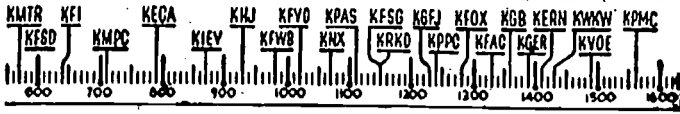

YOUR RADIO TODAY

TIMES NEWS ON THE HOUR — EVERY HOUR
KMPC — 710 ON YOUR DIAL

SUNDAY CHURCH SERVICES

7 A.M. KNX—Air Church.	11:30 A.M. KOER—Church of Christ. KFOJ—Christian Church.	5:30 P.M. KOER—Rev. Weber. KPAS—Helen Markham.
7:30 A.M. KRKD—Rev. Squires.	12:30 P.M. KHJ—Children's Chapel. KOER—Trinity Church.	6 P.M. KPAS—Lutheran Gospel.
8 A.M. KFAC—Country Church. KOER—Kingdom Within.	1 P.M. KHJ—Lutheran Hr.	6:30 P.M. KGFJ—Tabernacle. KPAS—Beyond Tomorrow.
8:15 A.M. KPAS—Immanuel Baptist.	1:30 P.M. KMTR—Young People's Ch. KPAS—Church of Barn.	7 P.M. KFWD—Dr. MacLennan. KFBG—Aimee McPherson.
8:30 A.M. KNX—Air Church. KMTR—W. B. Record. KFVD—Church of Christ.	2 P.M. KMTR—Nazarene Voice.	7:15 P.M. KMTR—Church of Christ.
9 A.M. KFAC—Liberal Catholic Hr.	2:30 P.M. KFOJ—Rev. Billy Adams. KPAS—Burbank 4 Square.	7:30 P.M. KMTR—Church of Christ. KFOJ—Rev. Creviston. KPAS—Church Open Door.
9:15 A.M. KGER—March Ahead Time.	3 P.M. KFI—Catholic Hour. KFBG—Evangelistic. KFOJ—Rev. Ivie. KPAS—El Monte Nazarene.	8 P.M. KFWD—Presbyterian Ch. KMTR—Floyd B. Johnson. KFAC—Methodist Church.
9:30 A.M. KPCC—Bible Class. KPAS—Church on High.	3:30 P.M. KPAS—Church Christ.	9 P.M. KMTR—Mission Church. KGER—Bethel Church.
10:15 A.M. KFOJ—Independ. Church.	4 P.M. KFOJ—Locy West. KOER—Norman Hunt. KMTR—Nazarene Voice. KPAS—Alhambra Presbyt.	9:30 P.M. KFWD—Pacific Lutheran. KGFJ—Boyd Johnson.
10:30 A.M. KPCC—Church News. KFBG—Aimee McPherson.	4:15 P.M. KECA—Church Federation.	10:30 P.M. KPAS—Bright Cor. Church. KNX—Air Church.
10:45 A.M. KFOJ—Cumberland Church.	4:30 P.M. KPAS—Holliston Methodist. KOER—Colonial Tabernacle.	11 P.M. KHJ—Young People's Church.
11 A.M. KFOJ—Presbyterian Ch. KPCC—Church Service. KFAC—Methodist Church. KPAS—Church Open Door. KMTR—Church of Christ.	5 P.M. KPAS—Lincoln Presby. Ch.	

ENTERTAINMENT--BY THE HOUR