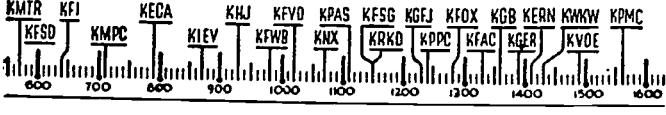

YOUR RADIO TODAY

TIMES NEWS

ON THE HOUR—EVERY HOUR
KMPC—710 ON YOUR DIAL

6 A.M.

6 A.M.
KMPC—Times News, Alert Patrol.
7 A.M.
KMPC—Times News, 1 Music.
KGER—News.
KECA—Fleetwood Law on.
KMTR—Spanish Prog.
KPAS—Jack Hood.
KFI—News.
KGFJ—Herb. Early B rd.
KFAC—Pastor Reynold is.
KRKD—Early Riser.
KHJ—Spanish.
KFVB—Music.
KHJ—Top o' Morning News.
7:15 A.M.
KFOX—El Despertado 8.
KGER—Aubrey Lee to 8.
KRKD—Music. Employment.
KFVD—Stuart Hamble 1.
KNX—Songs, 7:20.
KMPC—Sacred Heart.
KHJ—Variety.
KECA, KPAS—News.
KFI—News Comment.
7:30 A.M.
KMPC—Pickups.
KECA—Jay Burnett.
KNX—News.
KPAS—Music.
KRKD—News.
KFSG—Church, ¼ hr.
KGFJ—Music.
KHJ, KFAC—News.
KFI—March Victory.
KFOX—Rev. Erickson.
7:45 A.M.
KNX, KRKD—News.
KFAC—Sacred Heart.
KFVB, KPAS—Music.
KGFJ—Topics.
KFI—Sam Hayes.
8 A.M.
KMPC—Times News, Comment.
KGFJ, KMTR—News.
KHJ—Haven Rest.
KFVB—Dave Ormont.
KPAS, KRKD—Music.
KFI—Sat. Showdown.
KFOX—News.
KNX—News. Let's Pret end.
KFAC—Church.
KGER—"Soul Patrol."
KECA—Between Lines.
8:15 A.M.
KMPC—Markets.
KECA, KPAS—News.
KFI—News Comment.
KFVB—Music.
KRKD—Unseen Enemy.
KGFJ—Pastor C. M. Sweazey.
KMTR—Dr. Michelson.
KFOX—Navy Waves.
KGER—Mizpah Hour.
8:30 A.M.
KPAS—P. E. Gardner.
KMPC—KFVB—Music.
KNX—Ration for Fish Ion.
KECA—Talley Time.
KFOX—Organ.
KMTR—Int. Sunday-sc 100l.
KFAC—Mercy Mission.
KFI—Coast Guard.
KHJ—News.
KRKD—News, Music.
8:45 A.M.
KFI—Vegetables for Victory.
KMTR, KGFJ—Music.
KFOX—U.S. Army.
KFAC—Vocal.
KHJ—Junior Army.
KFVB—News.
9 A.M.
KMPC—Times News, Music.
KFVB—News.
KNX—Theater Today.
KGFJ—News.
KFAC, KFVD—Music.
KECA—Smile in Morn ag.
KFOX—Religious.
KHJ—Dr. Matthews.
KPAS—Children Bible.
KGER—Ada Teeple.
KFI—News.
KMTR—News, Music.
KRKD—Sagebrush Seret ade
9:15 A.M.
KMPC—Songs.
KECA—Miniature Worsh ip Hour.
KMTR—Bill of Rishta.
KFVD—News.
KFVB—Salvation Army.
KFI—Consumer Tip.
KGFJ—Medical.
9:30 A.M.
KHJ—"Hello, Mom."
KECA—Breakfast.
KFVB—News.
KGFJ—Serenade.
KFI—Pet Parade.
KFVD—Music.
KNX—"Hollywood Stars"
KRKD—Music.
KGER—Revival.
KMTR—W.B. Record.
9:45 A.M.
KMPC—Medical.
KRKD—News. "Oh, Oh."
KMTR—Story Book.
KGER—Full Gospel.
KFVD—Parade.
KFI—County Medical.
KFVB—USOgrams.
KGFJ—Music.
KFOX—Music.
10 A.M.
KMPC—Times News, Tal k.
KFI—Mirth, Madness.
KGFJ—News.
KPAS—Our Neighbors.
KMPC—Talk.
KFAC—Music.
KHJ—News.
KFVB—Salvation Army.
KRKD—Turf Bulletins.
KFOX—News, Music.
KNX—Dick Powell.
KFVD—Serenade.
KMTR—News, Music.
10:15 A.M.
KGER—Music.
KFOX—Religious.
KECA—News.
KHJ—Food for Thought.
KMPC—Naomi Reynolds.
KGFJ, KRKD—Music.
KPAS—News.
KMTR—When Sirens W ill.
KFVB—Music.
10:30 A.M.
KRKD—Voice of Govt.
KMPC—Story Lady.
KHJ—News, Points, Pric es.
KNX—Country Journal.
KPAS—Our Neighbors.
KMTR—Song Show.
KFAC—News.
KFOX—Music.
KFI—Opera.
KECA—Cugat Drch.
KGFJ—Music.
KGER—Sunshine Pastor.
10:45 A.M.
KGFJ—Listen Ladies.
KFOX—Rev. Fisher.
KHJ—Lopez Orch.
KMTR—Seldon Shephar l.
KFVD—Serenade.
KFAC—Piano.
KFVB—Dave Ormont.
11 A.M.
KMPC—Times News, Interview.
KECA—Week Review.
KRKD—Personality Quiz.
KFOX—Varieties.
KGFJ—News.
KFI—Opera.
KHJ—Orchestra.
KPAS, KFAC—Music.
KMTR—News, Between Us Girls.
KNX—Dimout Prof.
KFVB—Variety.
KGER, KFVD—News.
11:15 A.M.
KNX—Victory Garden.
KFOX—Locy West.
KECA—News.
KMTR—Music.
KFAC—L.A. Medical Assn.
KGER—4 Square.
KGFJ—Music.
11:30 A.M.
KMPC—Music.
KHJ—Army vs. Temple.
KMTR—Music.
KNX—Treasury Parade.
KPAS, KFOX—News.
KFVD—Planos.
KFI—Roy Shields.
KECA—Snelling Bee.
KGFJ—Musketeer Theater.
KFVB—Variety, 1 hr.
KGER—Music.
KFAC, KRKD—News.
11:45 A.M.
KMPC—Marches.
KNX, KFI—Michigan vs. Notre Dame.
KFOX—Talk.
KFVD—Talk.
KECA, KNX—Football.
KGER—Sister Brewer.
KGFJ, KRKD, KMTR—Music.
12 NOON
KMPC—Times News, Peace Prayer.
KGER—News.
KECA—Michigan vs. Notre Dame.
KFVB—Music.
KRKD—Prairie Schooner.