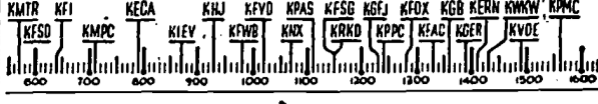

YOUR RADIO TODAY

[The information contained in this schedule is furnished by the stations broadcasting the program.]

7 A.M.

KPWB—Lou Maccelle.
KHJ—Top of Morning News
KECA—News Comment.
KGFJ—News.
KPAS—Musie.
KFVD—Serenade.
KPI—News.
KMTR—Spanish Program.
KPOX—El Despertador.
cont.
KPAC—Pastor Reynolds.
KRKD—Douglas, cont.

7:15 A.M.

KHJ—Variety.
KECA. KPAS. KMPC—
News.
KFI—Victory March.
KRKD—Music. Employ-
ment.
KPOX—El Despertador.
KNX—Songs. 7:20
KGER—Aubry Lee. 1/2 hr.
KFVD—Jubilee. to 9.

7:30 A.M.

KMPC—Pickups.
KPI—Reveille Roundup.
KNX—Dick Joy.
KPOX—Rev. Erickson.
KGFJ—Syncopeation.
KFAC. KECA KRKD—
News.
KPAS—Rancho.

7:45 A.M.

KNX—News.
KRKD—Early Riser.
KGFJ—Name Tune.
KPAC—Musie.
KECA—Music Clock.
KHJ. KFVB—News.

8 A.M.

KFVD—Jubilee. cont.
KHJ—Cheer Up Gank.
KGFJ—News.
KPAC—Friendly Hr.
KMPC. KPOX. KMTR.
KPAS—News.
KNX—Songs.
KPI—Johnny Murray.
KFWD—Musie.
KRKD—Musie.
KGER—“Soul Patrol.”
KECA—Between Lines.

8:15 A.M.

KPI—Musie.
KPOX—Varieties.
KFVB. KFAC—Musie.
KMTR—Dr. Michelson.
KECA. KPAS—News.
KGFJ—Pastor C. M.
Sweazy.
KNX—Band.
KMPC—Markets. Sports.
KGER—Mizpah Hr. 1/2 hr.

8:30 A.M.

KHJ. KFI—News
KMPC—Unity Word.
KNX—Kitty Foye.
KPAC—Pianos.
KPOX—Rev. Arhuz.
KECA—McNeill Brkfst.
Club.
KPAS—Haven Rest.
KFVB—Help Wanted.
KRKD—News. Musie.

8:45 A.M.

KPI—David Harum.
KHJ. KGFJ—Musie.
KFAC—News.
KPOX—Curtis Springer.
KNX—Aunt Jenny.
KMTR—Bible Treasury.

9 A.M.

KGER—Rev. Larrimore.
KECA—Women Make News
KPAS—Variety.
KHJ—Boake Carter.
KFVB—Medical.
KFVD—Musie.
KMPC—News.
KNX—Kate Smith.
KGER—Rev. Burpo.
KGFJ—News.
KMTR—News. Musie.
KPOX—Religious.
KPI—Open Door
KRKD—Sagebrush Serenad:

9:15 A.M.

KFVB—Curtis Springer.
KNX—Big Sister.
KMPC—Songs.
KECA. KFVD—News.
KHJ—Time Out.
KGER—Rev. Lovell.
KGFJ—Medical.
KPI—Mary Marlin.
KMTR—Just Dogs.
KFAC—Medical.

9:30 A.M.

KFVB—News
KNX—Romance Helen Tren
KECA—Breakfast
KFVD—Medical.
KPAS. KGFJ—Musie.
KFAC—Serenade.
KHJ—Talk
KRKD. KPOX—Musie.
KMPC—Roy Laurin.
KFI—News. Listen to This
KMTR—W. B. Record.
KGER—Radio Revival.

9:45 A.M.

KMPC—News.
KNX—Gal Sunday.
KRKD—Curtis Springer.
KRKD—News. “Oh. Oh.”
KPI—“Home With You.”
KFAC—Musie.
KGER—Pull Gospel.
KFVB—Musie.
KFVD. KGFJ—Musie.

10 A.M.

KFVB—Talk.
KFVD—Serenade.
KFI—Journal
KPAS—Musie.
KECA. KPOX—News.
KRKD—Turf Bulletins.
KGFJ—News.
KNX—Life Be Beautiful.
KMPC—Housewives Exch.
KHJ—News. Hardy.
KMTR—Pastor Evertson.
KGER—Full Gospel.

10:15 A.M.

KHJ—Garden Talk.
KPAS—News.
KPOX—Religious.
KPI—Commentator.
KGFJ—Medical.
KECA—Jay Burnett.
KMTR—Victory Newsreel.
KGER—Kingdom Within.
KNX—Ma Perkins.
KRKD—Medical.

10:30 A.M.

KGER—Sunshine Pastor.
KNX—Vic. Sade.
KPOX—Sister Lucy.
KPAS—Variety.
KMPC—Musie.
KPI—Burrill Wheeler.
KRKD—Voice Gov't.
KHJ—News. Orch.
KMTR—Floyd B. Johnson.
KGFJ—Musie.
KPAS—News.
KECA—Listen to This.
KFVB—News.
KFVD—Rescue Mission.

10:45 A.M.