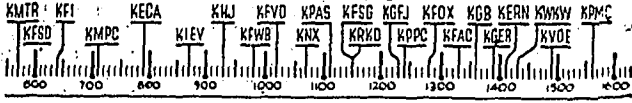

YOUR RADIO TODAY

[The information contained in this schedule is furnished by the stations broadcasting the program]

SUNDAY CHURCH SERVICES

<p>7 A.M. KGER—Pentecostal. KNX—Air Church.</p> <p>7:30 A.M. KFVD—Rev. Salas. KRKD—Rev. Squires.</p> <p>8 A.M. KNX—Air Church (8:05.) KFVD—Rev. Salas. KFAC—Country Church. KGER—Kingdom Within.</p> <p>8:15 A.M. KPAS—Immanuel Baptist.</p> <p>8:30 A.M. KMTR—W. B. Record. KFVD—Church of Christ.</p> <p>9 A.M. KFAC—Liberal Catholic Hr.</p> <p>9:15 A.M. KGER—March Ahead Time.</p> <p>9:30 A.M. KPCC—Bible Class. KPAS—Immanuel Temple.</p> <p>10 A.M. KMPC—Wesley League.</p> <p>10:15 A.M. KFOX—Independ. Church.</p> <p>10:30 A.M. KPCC—Church News. KFSG—Almee McPherson.</p> <p>11 A.M. KPCC—Church Service. KFAC—Methodist Church.</p>	<p>KPAS—Church Open Door. KMTR—Church of Christ.</p> <p>11:30 A.M. KGER—Church of Christ. KFOX—Christian Church.</p> <p>12 NOON KMTR—St. Brendan Church</p> <p>12:30 P.M. KHJ—Children's Chapel.</p> <p>1 P.M. KHJ—Lutheran Hr.</p> <p>1:30 P.M. KPAS—Church of Barn. KHJ—Young People Church.</p> <p>2 P.M. KMTR—Pastor Egerton. KPAS—Franklin Chapel.</p> <p>2:30 P.M. KFOX—Rev. Billy Adams. KPAS—Burbank 4 Square.</p> <p>3 P.M. KECA—Catholic Hr. KFSG—Evangelistic. KFOX—Rev. Ivis. KPAS—El Monte Nazarene.</p> <p>3:30 P.M. KPAS—Church Christ.</p> <p>4 P.M. KFOX—Loey West. KGER—Heralds of Hope. KECA—Church Federation. KMTR—Nazarene Voice. KPAS—Christian Church.</p>	<p>4:30 P.M. KGER—Colonial Tabernacle. KMTR—Bible Treasur.</p> <p>5 P.M. KPAS—Lincoln Presby. Ch.</p> <p>5:30 P.M. KFOX—Lutheran Church. KGER—Rev. Weber. KPAS—Helen Markham.</p> <p>6 P.M. KPAS—Holliston Methodist.</p> <p>6:30 P.M. KFOX—Rev. Ivis. KGFJ—Tabernacle. KPAS—Beyond Tomorrow.</p> <p>7 P.M. KFSG—Almee McPherson. KMTR—Church of Christ.</p> <p>7:30 P.M. KFOX—Independent Ch. KPAS—Church Open Door.</p> <p>8 P.M. KFVB—Presbyterian Ch. KFOX—Christian Science. KMTR—Floyd B. Johnson. KGFJ—Bethel Church. KFAC—Methodist Church.</p> <p>9:30 P.M. KFVB—Pacific Lutheran. KGFJ—Boyd Johnson. KFAC—"Glorious Hope." KFSG—Wendell St. Clair. KPAS—Church on High.</p> <p>10:30 P.M. KPAS—El Monte Church. KNX—Air Church.</p>
---	--	---