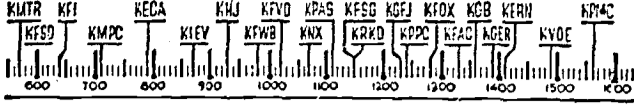

YOUR RADIO TODAY

[The information contained in this schedule is furnished by the stations broadcasting the program]

7 A.M.

KGER—News.
 KECA—Fleetwood Lawton.
 KMTR—Spanish Pros.
 KPAS—Music.
 KFI—News.
 KFAC—Pastor Reynolds.
 KMPC—Music.
 KRKD—Early Riser.
 KGFJ—Spanish.
 KFWD—Lou Marcelle.
 KHJ—Top o' Mornins. News.