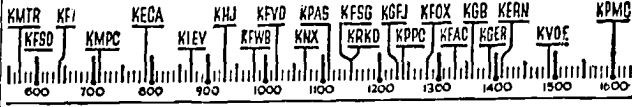

YOUR RADIO TODAY

[The information contained in this schedule is furnished by the stations broadcasting the program.]

7 A.M.

KGER—News.
KECA—Fleetwood Lawton.
KMTR—Spanish Prog.
KPAS—Music.
KFI—News.
KPA—Pastor Reynolds.
KMPC—War Service Bureau.
KRKD—Early Riser.
KGFJ—Spanish.
KFVB—Lou Marcella.
KHJ—Top of Morning News.

7:15 A.M.

KFOX—El Despertador.
KGER—Aubrey Leo to B.
KRKD—Music, Employment.
KFVD—Covered Wagon Jubilee, 1 1/2 hrs.
KECA—Music Clock.
KNX—Songs, 7:20.
KHJ—Variety.
KPAS, KMPC—News.
KFOX—Music, Stocks.
KFI—Fleetwood Lawton.

7:30 A.M.

KPAS—Music.
KRKD, KECA, KNX—News.
KFSG—Church, 1/2 hr.
KPAS—Variety.
KHJ—Alfred Lunt.
KGFJ—Missionary.
KFAC—Lecton Auxiliary.
KFOX—Rev. Erickson.
KFI—Music Roundup.

7:45 A.M.

KFAC, KFVB, KRKD—News.
KPAS—Pasadena News.
KECA—Music Clock.
KFI—Sam Hayes.
KNX—30 Seconds to Go.

8 A.M.

KMTR—News.
KHJ—Haven Rest.
KPAS, KRKD, KFVB—Music.
KFOX, KMPC—News.
KFI—Organ.
KNX—Australia News.
KFAC—Church.
KGER—"Soul Patrol."
KECA—Between Lines.

8:15 A.M.

KFI—Music Clock.
KPAS—News.
KGFJ—Topics.
KNX—God's Country.
KFI—Maraca.
KFOX—Talks.
KECA—Breakfast Club.
KGER—Mizpah Hour.

8:30 A.M.

KFI, KECA—News.
KMPC—Bangwagon.
KFAC—Strollin' Tom.
KFVB, KPAS—Music.
KMTR—Music.
KNX—Let's Pretend.
KGFJ—Hits.
KHJ—Faith Fighting City.
KRKD—News, Music.

8:45 A.M.

KGFJ—Medical.
KMTR—Medical.
KFI—What's Doing.
KFAC—Music.
KFVB—Salvation Army.
KECA—Robt. L. Johnson.

9 A.M.

KECA—Breakfast Club.
KFVB, KMPC—News.
KNX—Theater Today.
KFVD—Music.
KFOX—Religious.
KHJ—Clark Orch.
KPAS—Prairie Schooner.
KFAC—Daily Inspirations.
KGER—Bread of Life.
KFI—Music.
KMTR—American Crusade.
KRKD—Sagebrush Serenade.

9:15 A.M.

KFAC—Music.
KECA—Fed. Churches.
KFVB—News.
KFWD—Music.
KFI—Consumer Tips.
KMPC—Music.
KGFJ—Music.
KMTR—News.

9:30 A.M.

KECA—Symphony.
KFVB—News.
KFI—Ika Chase.
KHJ—Red Cross.
KPAS—Music.
KFVD—"Hollywood Stars."
KRKD—Music.
KGER—Revival.
KMTR—W.B. Record.

9:45 A.M.

KRKD—News.
KGER—Full Gospel.
KFVD—Parade.
KMPC—Naomi Reynolds.
KFVB—Bowling.
KHJ—Food For Thought.
KGFJ—Thru Feminine Eye.
KFOX—Music.
KECA—Dr. Casselberry.
KMTR—Music.
KFAC—Music.

10 A.M.

KGFJ—News, Stocks.
KNX—Country Journal.
KMPC—Variety.
KFI—Whatcha Know, Joe?
KFAC—Serenade.
KPAS, KHJ—News.
KFVB—Dr. Davies.
KECA—Lopez Orch.
KRKD—Turf Bulletins.
KFOX—Race News.
KFVD—Gospel Song.
KMTR—Lutheran Church.

10:15 A.M.

KHJ—Coast Guard.
KGER—Religious.
KRKD—City Defense Council.
KPAS—U.S. Marines.
KMTR—Just Plain Folks.
KFVB, KFAC—Music.

10:30 A.M.

KNX—Home Front Action.
KRKD—Voice Gov't.
KFVB—Interview.
KFAC—News.
KHJ—Detroit Celebration.
KMTR—Just Plain Folks.
KGFJ—Music.
KECA—County Medical.
KFI—America Free.
KGER—Sunshine Pastor.

10:45 A.M.

KGER—Sunshine Pastor.
KRKD—Music.
KNX—Treasury Parade.
KFVD—Serenade.
KECA—Songs.
KFVB—News.
KFAC—Music.

11 A.M.