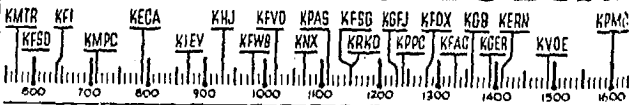

YOUR RADIO TODAY

[The information contained in this schedule is furnished by the stations broadcasting the program]

SUNDAY CHURCH SERVICES

7 A.M.	10:45 A.M.	4 P.M.
KFWD—Evyman's Church. KGER—Pentecostal. KNX—Air Church.	KPPC—Church Service.	KFOJ—Loy West. KGER—Gospel Tidings. KPAS—Christian Church. KMTR—Bible Treasury. KGER—Colonial Tabernacle
7:30 A.M. KRKD—Rev. Squires.	11 A.M. KPPC—Church Service. KFCG—Church Open Door KPAS—Holston Methodist KMTR—Methodist Church	5 P.M. KPAS—Lincoln Presby. Ch.
8 A.M. KFVD—Rev. Salas. KNX—Air Church. KFCG—Country Church.	12 NOON KMTR—St. Brendan Choir	5:30 P.M. KGER—Rev. Weber.
8:30 A.M. KFWD—Rescue Mission. KPAS—Immanuel Baptist. KMTR—W. B. Record. KFVD—Church of Christ.	12:30 P.M. KHJ—Children's Chapel.	6:45 P.M. KGFJ—Church of God.
9 A.M. KPPC—Dr. Middlemass. KFCG—Liberal Catholic Chr.	1 P.M. KHJ—Lutheran Hr.	7 P.M. KFSG—Almee McPherson.
9:15 A.M. KGER—March Ahead Time.	1:30 P.M. KHJ—People's Church.	7:45 P.M. KPAS—Baptist Church.
9:30 A.M. KPPC—Dr. Woelner.	2 P.M. KMTR—Lutheran Church.	8 P.M. KGFJ—Bethel Church. KPPC—Church Service. KFWD—Presbyterian Church. KFCG—Church of Open Door.
10 A.M. KNX—Air Church.	2:30 P.M. KFOJ—Rev. Billy Adams.	9:30 P.M. KFCG—"Glorious Hope." KFSG—Wendell St. Clair.
10:15 A.M. KFOJ—Independ. Church.	3 P.M. KECA—Catholic Hr. KFSG—Evangelistic. KFOJ—Rev. Ivie. KNX—Church.	9:45 P.M. KFWD—Pacific Lutheran.
10:30 A.M. KPPC—Church News. KFSG—Almee McPherson.	3:30 P.M. KECA—Church Federation.	10 P.M. KPAS—Calvary Tabernacle.
	3:45 P.M. KPAS—Church Christ.	