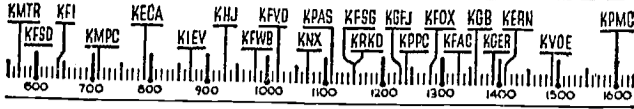

YOUR RADIO TODAY

[The information contained in this schedule is furnished by the stations broadcasting the program]

SUNDAY CHURCH SERVICES

| | | |
|---|---|---|
| <p>7 A.M. KFVB—Ev'ymen's Church. KNX—Air Church.</p> <p>7:30 A.M. KRKD—Rev. Squires.</p> <p>8 A.M. KFVD—Rev. Salas. KNX—Air Church. KFAC—Country Church.</p> <p>8:30 A.M. KFVB—Rescue Mission. KPAS—Immanuel Baptist. KMTR—W. B. Record. KFVD—Church of Christ.</p> <p>8:45 A.M. KMTR—Bob Shuler.</p> <p>9 A.M. KPCC—Dr. Middlemass. KFAC—Liberal Catholic Hr.</p> <p>9:15 A.M. KGER—March Ahead Time.</p> <p>9:30 A.M. KPCC—Dr. Woelfner. KGER—Revival.</p> <p>10 A.M. KGER—Fullerton 4 Square. KNX—Air Church.</p> <p>10:15 A.M. KFOX—Independ. Church.</p> <p>10:30 A.M. KPCC—Church News. KFSG—Aimee McPherson.</p> | <p>10:45 A.M. KPCC—Church Service.</p> <p>11 A.M. KPCC—Church Service. KFAC—Church Open Door. KPAS—Holliston Methodist. KMTR—Methodist Church.</p> <p>12 NOON KMTR—St. Brendan Choir.</p> <p>12:30 P.M. KHJ—Children's Chapel.</p> <p>1 P.M. KHJ—Lutheran Hr.</p> <p>1:30 P.M. KHJ—People's Church.</p> <p>2 P.M. KMTR—Lutheran Church.</p> <p>2:30 P.M. KFOX—Rev. Billy Adams.</p> <p>3 P.M. KECA—Catholic Hr. KGFJ—Locy West. KFSG—Evangelistic. KFOX—Rev. Ivie. KNX—Church.</p> <p>3:30 P.M. KECA—Church Federation.</p> <p>3:45 P.M. KPAS—Church Christ.</p> <p>4 P.M. KFOX—Locy West.</p> | <p>KGER—Gospel Tidings. KPAS—Christian Church. KMTR—Bible Treasury. KGER—Colonial Tabernacle</p> <p>5 P.M. KPAS—Lincoln Presby. Ch.</p> <p>5:30 P.M. KGER—Rev. Weber. KMTR—Martin L. Thomas.</p> <p>6:30 P.M. KGFJ—Church of God.</p> <p>6:45 P.M. KGFJ—Church of God.</p> <p>7 P.M. KMTR—R. P. Shuler. KFSG—Aimee McPherson.</p> <p>7:45 P.M. KPAS—Baptist Church.</p> <p>8 P.M. KPCC—Church Service. KFVB—Presbyterian Church. KFAC—Church of Open Door.</p> <p>9:30 P.M. KFAC—"Glorious Hope." KFSG—Wendell St. Clair.</p> <p>9:45 P.M. KFVB—Lutheran Church.</p> <p>10 P.M. KPAS—Calvary Tabernacle. KMTR—Church Reel.</p> |
|---|---|---|