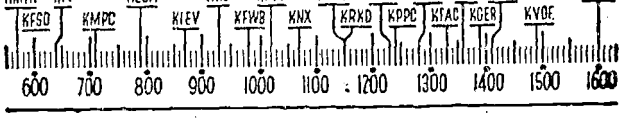

YOUR Radio TODAY

[The information contained in this schedule is furnished by the stations broadcasting the program.]

SUNDAY CHURCH SERVICES

Time	Station	Service
7:30 A.M.	KFWB	Everyman's Church
8 A.M.	KFVD	Rev. Salas
8:30 A.M.	KFWB	Union Rescue Church
8:45 A.M.	KMTR	Bob Shuler
9 A.M.	KFAC	Liberal Catholic Hr.
9:15 A.M.	KGER	March Ahead Time
9:30 A.M.	KGER	Revival
10 A.M.	KGER	Fullerton 4 Square
10:15 A.M.	KFOX	The Visitor
10:30 A.M.	KFSG	Aimee McPherson
10:45 A.M.	KPPC	Church Service
11 A.M.	KPPC	Church Service
12 NOON	KMTR	St. Brendan Choir
12:30 P.M.	KHJ	Dr. Floyd Johnson
2:30 P.M.	KMTR	Open Bible
3 P.M.	KHJ	Lutheran Hour
3:30 P.M.	KECA	Catholic Hr.
4 P.M.	KMTR	Presbyterian Church
4:30 P.M.	KGER	Rev. Davis
4:45 P.M.	KGER	Colonial Tabernacle
5:30 P.M.	KMTR	Martin L. Thomas
6 P.M.	KPPC	Organ
7 P.M.	KMTR	R. P. Shuler
8 P.M.	KPPC	Church Service
9:30 P.M.	KFAC	Glorious Hope
9:45 P.M.	KFWB	Angelica Lutheran Church