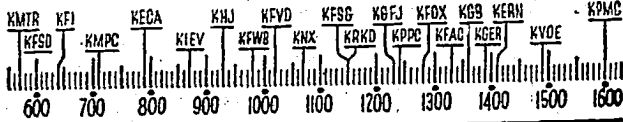

# YOUR Radio TODAY

"THE TIMES ON THE AIR" — Bill Henry, columnist, reviews and interprets the news over KNX at 9:30 p.m. each Sunday, Tuesday, Thursday, Friday and Saturday.

**5:30 A.M.**  
KRKD—Chuck Wagon Roundup