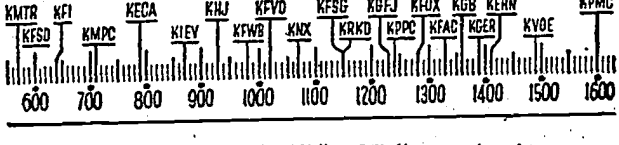

YOUR Radio TODAY

"THE TIMES ON THE AIR" — Bill Henry, columnist, reviews and interprets the news over KNX at 9:30 p.m. each Sunday, Tuesday, Thursday, Friday and Saturday.

| | | |
|--|--|---|
| <p>5:30 A.M. KRKD—Chuck Wagon Roundup. 5:45 A.M. KFI—Nat. Farm Home Markets. 6 to 7 A.M. KFVD—Spanish Hour. KMTR—Spanish Tunes. KECA—Musical Clock. 6:30. KMPC—Yawn Patrol. 6:15. News. 6:15. Yawn Patrol. 6:30. Bible Fellowship. 6:45. KFI—"Got to Get Up." 6:30. KGFJ—Serenade. 6:30; Markets. KFWB—News. Music. KHJ—Variety. KFOX—Variety. 1 1/2 hrs. KFOX—El Despertador. KFC—Peter Potter. KGER—Farm. 6:05; Busby Boy. 6:30. 7 A.M. KMPC—Flying Y. KECA—Fleetwood Lawton. KHJ—Top o' Mornins. News. KFVB—Lou Marcellie. 3/4 hr. KFVD—Serenade. KRKD—Early Riser. KFI—Agriculture. KFC—Pastor Reynolds. KGFJ—News. Stocks. 7:15 A.M. KHJ—"Money for You." KGFJ—Sports. KMPC—News. KFI—News. KECA—Musical Clock. KGER—Aubrey Lec. KFVD—Covered Wagon. 7:30 A.M. KNX—Bob Garred. News. KFOX—Wake Up. Live. KRKD. KECA—News. KGFJ—Harmony. KMPC—Variety. 1 hr. KFC—Music. KFI—Fleetwood Lawton. 7:45 A.M. KFVB. KFC. KHJ—News. KRKD—Early Riser. KNX—News Analyst. KFGX—Music. KECA—Musical Clock. KFI—David Harum. 8 A.M. KFOX—Headlines. KHJ—Haven Rest. KGER—"Soul Patrol." KRKD—Music. 1/2 hr. KFVB—Breakfast Club. KNX—Kate Smith. KGFJ—News. Stocks. KECA—Bkfst. Club. 1/2 hr. KFC—Country Church. KFI—Sam Hayes. 8:15 A.M. KFOX—Beacon Light. KMPC—Successful Livins. KGFJ—Hawaiians. KFI—Johnny Murray. KGER—Mizpah. 1/2 hr. KNX—Big Sister. 8:30 A.M. KRKD—Employment. KGFJ—Music. KNX—Romance Helen Trent. KFI—Talk. KMPC—Unity Word. KHJ—News. KFC—Music. KECA—News. 8:45 A.M. KGFJ—Medical. KFOX. KFVD. KMTR—Music. KGER—Rev. Bennington. KHJ—Talk. KECA—Robt. L. Johnson. KRKD—Music. News. KFI—News. KNX—Gal Sunday. KFC—Music. 9 A.M. KGFJ—Stocks. News. KHJ—John B. Hushes. KECA—Music Mysteries. KMTR—Religious. KGER—Rev. Farham. KFOX—Rev. Earl. KFI—Talk. KFVD—Music. KRKD—Sagebrush Serenade. KNX—Life Can Be Beautiful. KFC—Unity Viewpoint. KMPC—News. KFVB—Music. 9:15 A.M. KGER—March Ahead Time. KMPC—Way to Glamour. KFI—Bess Johnson. KECA—Between Bookends. KGFJ—Music. KHJ—Gov't Girl. KFVD—News. KNX—Woman in White. KFC—Voice Health. KMTR—Health. 9:30 A.M. KECA—Here's to Ladies. KGFJ—Music. KMPC—Family Bible. KFOX—Wade Lane. KNX—Right to Happiness. KHJ—Front Page Farrell. KFC. KFVD—Music. KMTR—W. B. Record. KRKD—Weather Forecast. KGER—Revival Hour. KFI—Ellen Randolph. KFVB—News. Music. 9:45 A.M. KMTR—Music. KFI—Dr. Kate. KHJ—"I'll Find My Way." KMPC—News. KECA—Music. KFVB—Medical. KGER—Full Gospel. KNX—Hita Murray. KRKD—News. KFVD—Music. 10 A.M. KFI—Light of World. KGFJ—Stocks. News. KMTR—Variety. KFVB—Paddock Plashes. KNX—Bright Horizons. KMPC—Variety. KFC—Serenade. KGER—News. Sunshine. KFVD—Symphony. KFOX. KHJ—News. KECA—Talk. 10:15 A.M. KFVB—Talk. 1/4 hr. KRKD—Medical. KFOX—Scattergood Baines. KNX—Aunt Jenny. KGFJ—Medical. KFI—Mystery Man. KHJ—Athery Godfrey. KGER—Kingsdom Within. 10:30 A.M. KHJ—Talk. KECA—Into the Light. KMTR—Variety. KFC—News. KNX—Talk. KGFJ—Melody. KFI—Vallant Lady. KMPC—Lifelong Learning. KFGX—Musical. KGER—Bright Corner. KFVD—Union Rescue Mission. 10:45 A.M. KGFJ—City Dwellers. KFVB—News. Music. KECA—Midstream. KMTR—Medical. KFC—Congregational Church. KFGX—Women's Hour. KGER—Music. KNX—Kate Hopkins. KFI—Grimm's Daughter. KMPC—News. 11 A.M. KHJ—Bookworm. KGER—News. KECA—Orphans. Divorce. KGFJ—News. Stocks. KFVB—Bridge Prog. KFVD—News. KNX—"Man I Married." KMTR—Dr. Talbot. KFI—Against Storm. KRKD—Robbie. Pianist. KMPC—Variety. KFC—Talk. 11:15 A.M. KFVB—Music. KECA—Amanda Honey-moon Hill. KFVD—Symphony. KGER—Purple Mules. KHJ—Dale Thomas. KFI—Ma Perkins. KGFJ—Music. KNX—Songs. 11:30 A.M. KECA—John's Gther Wife. KGER. KGFJ—Music. KFOX. KRKD—News. KMPC—Beauty Council. KHJ—Music. KFVD—Piano. KFC—Music. KFVB—Variety. 1 hr. KNX—News. Music. KMTR—Monitor News. KFI—Guiding Light. 11:45 A.M. KECA—Just Plain Bill. KRKD—Music. KMPC—Farm Journal. KMTR—Music.</p> | <p>KFOX—Garden. KFVD—Talk. KGFJ—News. Stocks. KFI—Vic. Sade. KNX—Woman Courage. 12 NOON KNX—Your Neighbor. KMPC—High Noon. KFVD—Music. KFOX. KRKD. KMTR—Music. KFI—Farm Reporter. KFC. KHJ—News. KECA—Matinee. 12:15 P.M. KFOX. KECA—News. KRKD—Philharmonic Preview. City Hall. KFC—Back Seat Driver. KGFJ—Roundup. KGER—Officials Parade. KMPC—News. KFVD—Music. KMTR—Music. KHJ—Homemakers Club. KNX—Myrt. Marze. KFI—Stella Dallas. 12:30 P.M. KRKD—Saddle Pals. KFOX—Music. KECA—Matinee. KGER. KGFJ. KFC. KFVD—Music. KFVB—News. KMPC—Major League Baseball. 2 1/2 hrs. KNX—Bandstand. KFI—Lorenzo Jones. 12:45 P.M. KHJ—Music Shop. KFVD—Talk. KFVB—Jubilee. 3/4 hr. KFOX—Science Mind. KGER—G. Allison. KNX—Stepmother. KMTR—Newsreel. KFI—Young Widder Brown. 1 P.M. KGFJ—Stocks. News. KGER—L.B. Ad Club. KRKD—News. Music. KFVD—News. KFOX—Music. KHJ—Johnson Family. KECA—Classics. 1 hr. KFI—Home of Brave. KMTR—Special Events. KNX—Church Hymns. KFC—Science of Mind. 1:15 P.M. KFC—Music. KGFJ—Ben Silver. KGER—Hits. KNX—Road of Life. KHJ—Confessions Corsair. KRKD—City Hall. KFI—Portia Faces Life. 1:30 P.M. KFVB—Medical. KRKD—S.C. Volee Troy. KHJ—Austin Orch. KFI—Hawaiians. KGER—Trio. KFOX—Christian Science. KFI—We. the Abbotts. KNX—O'Neill. 1:45 P.M. KFVD—Vocal. KFOX—Talk. KGFJ—"Overlook This?" KRKD. KFVB—Music. KNX—Catalina Fun Quiz. KFI—Mary Marlin. 2 P.M. KNX—News. KMTR—Variety. 1 hr. KFVD—Music Box. KGFJ—News. Stocks. KFI—Young Family. KHJ—"We're Always Young." KFOX—News. KGER. KFVB—Music. KRKD—Music. 2:15 P.M. KFC—Salvation Army. KFOX—Civic. KGER—Siesta. KFVB—Music. KHJ—"Twig is Bent." KNX—Living Back-grounds. KECA—"Dearest Mother." KFI—Lone Journey. KGFJ—Music. KFVD—Organ. 2:30 P.M. KGFJ—Joyce Players. KNX—Cayo Jordan. KHJ. KRKD—News. KFI—Backstage Wife. KFVB—News. Music. KECA—Adventure Stories. KFOX—Music. KGER—L.B. Band. KFVD—Rhythm. 2:45 P.M. KHJ—Play Bridge. KFVB—Music. KNX—Nancy Dixon. KFI—Heart Julia Blake. KFC—Organ. KGFJ—Music. KECA—What's Doing. KRKD—Music. KFOX—"Grandma Travels." 3 P.M. KGFJ—News. Stocks. KMTR—Antonia Brico. Recorded. KMPC—Johnny Olson. 1 hr. KECA—Richard Brooka. KNX—Second Mrs. Burton. KGER—Music. KRKD—Hawaiians. KFC—Music. KFI. KFVD—News. KECA—Hal Styles. KHJ. KFVB. KFOX—Music. 3:15 P.M. KNX—Young Dr. Malone. KFVD. KGFJ. KRKD. KFC—Music. KMTR—Special Events. KGER—L.B. Band. KECA—Tracer Lost Persons. KHJ—Here's Morgan. KFI—Talk. 3:30 P.M. KHJ—Your Army. KGER—L.B. Band. KMTR—Pianos. KFOX—George Irwin. KRKD—News. Music. KNX—News. KECA—Unelassie. KFVD—Music. KFI—What's Doing. KGFJ—Concert. 3:45 P.M. KFI—Frank Bingham. KRKD—Venna Taylor. KHJ—Oreh. KMTR—Walter Duranty. Record. KNX—Talk. KFVD—Rumba. 4 P.M. KRKD—Music. KECA. KGFJ. KGER—News. KNX—Europe News. KFVD—Piano. KFOX—Music. KFI—Talk. KHJ—Fulton Lewis. KFVB—Don Milligan. KMPC—Hollywood Quiz. 4:15 P.M. KGER—Music. KFVD. KFVB—Music. KFC—Garden School. KECA—Bartons. KHJ—Oreh. KRKD—MovieLand Quiz. KMPC—Meat Author. KNX—Talk. 4:30 P.M. KECA—Irene Wicker. KMPC—News. KFC. KMTR—Music. KHJ—Community Hall. KGER—Geo. Strange. KFVD—90-90 Club. KFVB—Music. News. KFI—Organ. KGFJ. KRKD—Music. KNX—Treat Time. 4:45 P.M. KNX. KFVD. KRKD—News. KFOX—Dick Ross. KMTR—Santaella. KFC—Playhouse. KECA—Superman. KHJ—Dine. Dance Parade. KMPC—Music. KGFJ—Music. KFI—Bridge Club. KFVB—Stuart Hamblen. 5 P.M. KGER—Ladle Hour. KRKD—Saddle Songs. KFOX—Religious. KMTR—Dr. Davics. KGFJ—News. KHJ—News. KNX—"Millions for Defense." KFC—News. KFVD—Varieties. 1 hr. KECA—Speaking of Glamour. KFI—Dant Orch. 5:15 P.M. KECA. KMPC—News. KGFJ. KFOX. KFC—Music. KFI—Holly. Bowl Reporter. KMTR—Swiss Yodelers. KHJ—London News. 5:30 P.M. KECA—Sports. KGFJ—Sports Secrets. KMPC—Uncle Harry.</p> | <p>KFOX—Oreh. 1/4 hr. KMTR—Music. KHJ—Shafter Parker. KGER—Hospitality. KFI—Concert. KRKD—Race Results. KFC—Whoa Bill. 1/4 hr. 5:45 P.M. KHJ—Airliners. KRKD—Concert. 1 1/4 hrs. KFOX—Health. KECA—Sports Roundup. KGFJ—Music. 6 P.M. KFC—Concert. 2 hrs. KFVD. KMPC. KFOX—News. KECA—Author's Playhouse. KGFJ—Italian Melody. KMTR—Irwin Allen. KNX—Miller Orch. KRKD—Music. KFI—Kay Kyaer College. KHJ—Ray O. Swink. 6:15 P.M. KFVD—Serenade. KNX—Songs. KGER. KFOX. KRKD—Music. KMPC—Allen Lane. KHJ—"Ganger is My Business." KMTR—Political. KFVB—In Oloaming. 6:30 P.M. KNX—All Around Town. KMPC—Sports Pace. KGFJ—Pannie Reinhart. KFVB—Vacation Time. KHJ—News. KMTR—"Pay Day." KFO. KFOX—Music. KECA—Kinney Oreh. KGER—Italian Journal. 6:45 P.M. KMTR—Talk. KNX. KFC—News. KFVB—Defending America. KHJ—Oreh. KGER—Italian News. KRKD—Music. KMPC—Race Results. 7 P.M. KFVB—Baseball Bull's-eyes. KNX—Amos. Andy. KGER—Jewish Hour. 1 hr. KGFJ—Spanish Hour. KMTR—Music. KPPC—Hobby Club. KECA—Quiz Kids. 1/2 hr. KFI—News. KMPC—Strollin' Tom. KHJ—Gabriel Heater. KRKD—News. KFOX—Labor Talk. KFC—Concert. 7:15 P.M. KNX—Janny Ross. KFOX—Rev. Williams. KRKD—1/4 Time. KMPC—Fishing Facts. KPPC—Organ. KFI—Music. KHJ—Cal Tinner. KMTR—Special Events. KGER—Jewish Hour. 7:30 P.M. KMTR—Dr. Mitchellson. KHJ—Lone Ranger. KFI—Plantation Party. KFVB—News. KECA—Manhattan at Midnight. KPPC—Tower Chimes. KNX—Dr. Christian. KMPC—Hits. KRKD—Oo You Know? 7:45 P.M. KMPC—News. KFOX—Robt. Arden. KPPC—Midweek Service. KFVB—Robt. Arden. KFSG—4 Squares Crusaders. 8 P.M. KFC—News. KFI—Quizzer Baseball. KECA—Easy Aces. KHJ—Music. KMTR—Sports. KMPC—Concert. KGFJ—News. Music. KFOX—Rev. Russell. 1 hr. KNX—Grand Central Station. KFVB—Music. KGER—R. Hoyos Orch. 8:15 P.M. KECA—Army Camp News. KGFJ—Phil Stanwick. KFC—Baseball. 2 hrs. KMTR—Rovers Sinsing Waiters. 8:30 P.M. KHJ—"The Great Gunns." 1/4 hr. KNX—Parade. KECA—News. KFVB—Pastor's Study. KMTR—Doug Oawson. KGFJ—Music. KFI—Mr. Oistrict Attorney. 8:45 P.M. KMPC—News. Talk. KECA—Richard Brooks. KMTR—Washington News. Record. KPPC—9 P.M. KGER—Thos. Ozamato. KFI—Waring Orch. KFC—Baseball. KFVB—Music. KFVD—Hank. Night Watchman. to 6 a.m. KMPC—Peter Potter. 1 hr. KMTR—Floyd B. Johnson. KGFJ—News. Music. KNX—Paul Sullivan. KPPC—Nat. Defense. KFOX—Music. KECA—Hemisphere Revue. KHJ—News. 9:15 P.M. KNX—All Aboard. KGER—Music. KPPC—Cosmopolitans. KGFJ—Music. KHJ—War Letters. KFSG—El Monte Church. KFI—Howard. Shelton; Osborne Orch. KFOX—News. 9:30 P.M. KFI—Five Edwards. KMTR—Newsreel. KHJ—Fulton Lewis. KECA. KFVB—News. KGER—Stage Echoes. KFOX—Music. KGFJ—Cal. State Guard. 9:45 P.M. KNX—Deep Night. KFOX—U.S. Army. KHJ—Columns on Parade. KECA—Malneck Orch. KMTR—Garcia Orch. KFVB—Eleanor McAdoo. KFSG—Life Spirit. 10 P.M. KGFJ—Music. KFVB—Music. KFOX—Oreh. KFC—Oance. 2 hrs. KFI. KGER—News. KECA—Philharmonic. KMPC—Music. KNX—Crosby Orch. KMTR—Viennese Ensemble. KHJ—Martin Oreh. 1/2 hr. 10:15 P.M. KMPC—News. KGER—Music. KFOX—Music. KFSG. KFC—Music. KGFJ—Phil Stanwick. KFVB—Bowling. KMTR—Averill Orch. KFI—Herman Orch. 10:30 P.M. KGER—Wilson Amex. KMPC—Kennedy Trio. KHJ—News. KNX—Masterworks. 1/2 hr. KMTR—Oreh. KFVB—Music. KFOX—Oreh. KFC—Oance. 2 hrs. KFI. KGER—News. KECA—Philharmonic. KMPC—Music. KNX—Crosby Orch. KMTR—Viennese Ensemble. KHJ—Martin Oreh. 1/2 hr. 10:45 P.M. KFI—Bondshu Orch. KFOX—Oreh. KHJ—Hawaiians. 11 P.M. KECA—Foster Orch. KMTR—Henry Orch. KGFJ. KFI—News. KNX—News. KFVB—Piano. KHJ—Barnett Orch. KFOX—Revue. 1 hr. KFSG—Grussendorfs. KFC—Music. 11:15 P.M. KFI—Poster Oreh. KGFJ—Music. KMTR—Berg Orch. KFSG—Orama. KMPC—Music. 3/4 hr. KNX—Public Affairs. KFVB—Music. 3/4 hr. KECA—Organ. News. 11:30 P.M. KHJ—Flo Rito Orch. KNX—Strand Orch. KFSG—Music. KFI—Marshall Orch. News. 11:45 P.M. KNX—Music. KMPC—Swing Quiz. 12 MIDNIGHT KHJ—Wax Rhapsody. KRKD—Monkey's Jamboree to 3 a.m. KFC—Tommy. Timekeeper to 6 a.m. KNX—Merry Go Round.</p> |
|--|--|---|