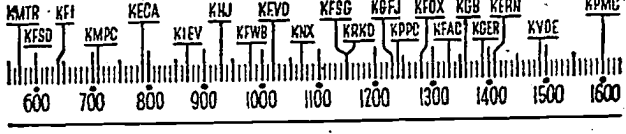

YOUR Radio TODAY

"THE TIMES ON THE AIR" — Bill Henry, columnist, reviews and interprets the news over KNX at 9:30 p.m. each Sunday, Tuesday, Friday and Saturday, and Thursdays at 9:45 p.m.

<p>5:30 A.M. KRKD—Chuck Wagon Roundup.</p> <p>5:45 A.M. KPI—Nat. Farm Home Markets.</p> <p>6 to 7 A.M. KMTR—Spanish Music. KPAC—Peter Potter. KECA—Musical Clock. 6:30. KFWB—News, Music. 6:15. KMPC—Ranch Boys. 6:15. News. 6:15. Yawn Patrol. 6:30. Flying Y. 6:45. KGFJ—Sunrise Serenade. 6:30. Stocks. KHJ—Variety. KNX—Variety. 1 1/2 hrs. KRKD—Early Riser. News. 6:30. KOER—News. 6: Busle Boy. 6:25. KFI—"Got to Get Up." 6:30.</p> <p>7 A.M. KOER—News. KECA—Fleetwood Lawton. KPI—Agriculture. KFAC—Pastor Reynolds. 1/2 hr. KGFJ—News, Stocks. KFWB—Bob White. KHJ—Top o' Morning. News.</p> <p>7:15 A.M. KFOX—El Despertador KOER—Aubrey Lee to 8. KFPVD—Covered Wagon Jubilee. 1 1/2 hrs. KECA—Breakfast Club. KHJ—Variety. KMPC—News. KGFJ—Sports. KFI—News.</p> <p>7:30 A.M. KFAC—Music. KRKD—News. KPSG—Church. 1/2 hr. KECA—News. KMPC—Variety. 1 hr. KNX—News. KHJ—Variety. KGFJ—Harmony. KFOX—Wake Up. Live. KFI—Fleetwood Lawton.</p> <p>7:45 A.M. KFWB, KRKD—News. KECA—Music Clock. KFI—Strings. KNX—Top of Morning.</p> <p>8 A.M. KHJ—Orch. KRKD—Music. KFWB—Music. KFOX—Headlines. KPI—Sam Hayes. KPAC—Church. KOER—"Soul Patrol." KECA—Breakfast Club.</p> <p>8:15 A.M. KFI—Meet Missus. KNX—Town Crier. KHJ—Young Democrats. KFOX—Music. KOER—Mizpah Hour. 1/2 hr.</p> <p>8:30 A.M. KECA, KHJ—News. KPAC—W.P.A. Prog. KFWB—Vacation Time. KGFJ—Hits. KNX—Little Show. KFI—Youth Call. KMPC—Music.</p> <p>8:45 A.M. KGFJ—Medical. KFI—News. KHJ—Charioteers. KRKD—News, Music. KPAC—County Medical. KFWB—Salvation Army. Music. KECA—Robt. L. Johnson.</p> <p>9 A.M. KECA—Fed. Churches. KMPC—News. KNX—Let's Pretend. KFWB—Music. KFPVD—Music. KHJ—Music. KFOX—Rev. Ivie. KPAC—Unity Viewpoint. KOER—Gospel Singers. KFI—Lincoln Highway. KMTR—Religious. KRKD—Sagebrush Serenade.</p> <p>9:15 A.M. KFAC—Music. KECA—40 Plus Associates. KFPVD—News. KMPC—Music. KGFJ—Music. KOER—March Ahead Time. KMTR—W. C. Kefes.</p> <p>9:30 A.M. KECA—Cleveland Calling. KFI—America, the Free. KFAC—Organ. KFPVD, KMPC, KMTR—Music. KFWB—News, Music. KHJ—Garden Plots. KNX—"Stars Over Hollywood." KRKD—Weather Forecast. KOER—Revival. KMTR—W.B. Record.</p> <p>9:45 A.M. KRKD—News. KOER—Pill Gospel. KFPVD—Parade. KHJ—"I'll Find My Way." KGFJ—Vocal. KFWB, KFOX, KMPC—Music. KFAC—Music.</p> <p>10 A.M. KGFJ—News, Stocks. KNX—Tennis Matches. KMPC—Young American Flyers. 1 hr. KFI—County Medical. KOER—Religious. KHJ, KFOX—News. KECA—Lone Orch. KRKD—Paddock Flashes. KFPVD—Gospel. KMTR—Variety.</p> <p>10:15 A.M. KHJ—Food for Thought. KOER—Rev. Ivie. KECA—Music. KFI—On the Job. KFWB, KRKD, KFAC, KFOX—Music.</p> <p>10:30 A.M. KFOX—Orch. KNX—Voice Broadway. KHJ—Noble Orch. KMTR—Variety. KFAC—News. KFWB—News, Music. KECA—Kenney Orch. KFI—Bright Idea Club. KOER—Bright Corner.</p> <p>10:45 A.M. KOER—Clyde Compton. KFPVD—Serenade. KFWB—News, Music. KGFJ—City Dwellers. KNX—Tennis Matches. KPAC—Congregational Church.</p> <p>11 A.M. KNX—Country Journal. KMTR—Dr. Talbot. KMPC—News. KHJ—Kentucky Mtns. KFWB—Vocal. KRKD—Robbie. Pianist. KECA—What's Doing. KFI—Talk. 1/2 hr. KPI—Nature Sketches. KOER, KFPVD—News.</p> <p>11:15 A.M. KFI—Patti Chapin. KMPC, KFPVD, KFWB—Music. KECA—Nick Harris. KOER—Purple Mules. KGFJ—Serenade.</p> <p>11:30 A.M. KFPVD—Pianos. KFOX—News. KHJ—Hill Orch. KMTR—Monitor News. KNX—Piano. KGFJ—Orch. KFWB—Variety. 1 hr. KOER—Music. KRKD—News. KECA, KFAC—Music.</p> <p>11:45 A.M. KFOX—Dick Ross. KMPC—Norman Road. KFPVD—Talk. KFAC—Music. KRKD—Music. KOER—Police Interviews. KMTR—Special Events.</p> <p>12 NOON KOER, KFAC, KHJ—News.</p>	<p>KMTR—Music. 1 hr. KFPVD—Music. KFI—Farm Reporter. KGFJ—News, Stocks. KMPC, KRKD—Music. KECA—Matinee. KNX—Tennis Matches. KFOX—Dick Ross.</p> <p>12:15 P.M. KGFJ—Roundup. KGER—Bob Carlin. KFAC—Music. KFPVD—Music. KFI, KMPC, KFOX—News. KHJ—Women's West. Golf.</p> <p>12:30 P.M. KPI—Boy, Girl, Band. KGER, KFOX—Music. KMPC—Music. KFWB—News. KRKD—Saddle Pals. KHJ—Lutheran League Convention. KFPVD—Orsan. KGFJ—Heart Songs.</p> <p>12:45 P.M. KGFJ—Music. KPI—Bing Crosby. KFWB—Jubilee. KMTR—Newsreel. KOER, KFWB—Music. KFPVD—Talk.</p> <p>1 P.M. KNX—Dance. KHJ—Lion News. KECA—News. KFI—World Is Yours. KRKD—News, Music. KFAC—Science of Mind. KMTR—Dick Ross. KMPC—Baseball. KFOX—Music. KGER—Music.</p> <p>1:15 P.M. KFAC—Sat. Concert. 1 hr. KFOX—Favorites. 1 hr. KFWB—News. KHJ, KECA—Saratoga Race. KGFJ—Matinee. KOER—Swink. KFPVD—Records.</p> <p>1:30 P.M. KMTR—Pension Sweepstakes. KNX—Calling Pan America. KFI—U.S. Army. KRKD—Movie Interviews. KFOX—Monitor News. KMPC—Jamboree. 1 hr. KHJ—America Singing. KECA—Classics. 1 hr. KGFJ—Front Page Drama. KFWB—Music. KFPVD—Scotchman's Hour. 1 hr.</p> <p>1:45 P.M. KPI—Songs. KRKD—Singing Waiters. KFOX—Civic. KMTR—Music.</p> <p>2 P.M. KMPC, KFAC, KOER—Music. KFWB—Al Jarvis. 2 hrs. KNX—Sports. "Proudly We Hall." KPI—Traffic Tribunal. KHJ—"We're Always Young." KMTR—Variety. KFOX—Music. KRKD—Music.</p> <p>2:15 P.M. KRKD—Music. KHJ—Washington Park Handicap. KFI—Orch., News. KECA—Naomi Reynolds. KOER—Gospel Echoes. KFAC—Music. KFOX—Organ.</p> <p>2:30 P.M. KNX—Filmer Davis. KECA—Turkey News Songs. KGFJ—Concert. KPI—Art of Living. KRKD—News. KHJ—Orch. KFPVD—Salvation Army. KGER—L.B. Band.</p> <p>2:45 P.M. KFOX, KGFJ, KFAC—Music. KECA—Edw. Tomlinson. KPI—Sports Column. KNX—News. KRKD, KFPVD—Music.</p> <p>3 P.M. KPI—America Defense. KFWB—Smorgasbord. 1 hr. KNX—Peoples Platform. KECA—Message Israel. KMPC—Major League Baseball. KHJ—Youth Drama. KMTR—Children's Bible Hr. KOER—Concert. KFAC—Music. KFPVD—News. KRKD—Hawaiians.</p> <p>3:15 P.M. KMTR—Valentino Memorial Record. KHJ—Boxing Preview. KGER—L.B. Band.</p> <p>3:30 P.M. KPI—What's Doing. KFPVD—Thunder Theater. KFOX—Concert. KGER—Music. KECA—Little Ole Hollywood. KHJ—Kenton Orch. KRKD—News, Music. KMTR—Pianos. KGFJ—Concert. KFOX—Caballeros.</p> <p>3:45 P.M. KPI—H. V. Kaltenborn. KMTR—Special Events. KECA—Fed. Teachers Convention. KMPC, KFOX—Music.</p> <p>4 P.M. KFPVD, KRKD, KFWB, KFAC—Music. KECA—Boy Meets Band. KMTR—Lou Nova Record. KPI—Latitude Zero. KFOX—News. KMPC—Baseball. KHJ—Green Hornet. KGER—News. KNX—Europe News.</p> <p>4:15 P.M. KFPVD, KGFJ—Music. KGER—Hoopla Orch. KRKD—Movie Land Quiz. 4:10. KNX—Songs. KFWB—Buay Blind.</p> <p>4:30 P.M. KFI—Stories American Liberties. KFWB—Music. KRKD, KGFJ, KFAC, KFOX, KGER—Music. KECA—Herman Orch. KNX—Hollywood and Vine. KHJ—Hawaii Calls. KMTR—Music.</p> <p>4:45 P.M. KFWB—Stuart Hamblen. 1 1/2 hrs. KMTR—King's Messengers. KFPVD, KRKD—News. KNX—Sports Broad-sides. KGFJ—Nat. Education Assn. KGER, KFOX, KFAC—Music.</p> <p>5 P.M. KNX—Orch. KFOX, KMPC—Swing. KFPVD—Varieties. 1 hr. KHJ—Dr. John Matthea. KRKD—Saddle Songs. KFAC—L.A. Bar Assn. KMTR—Dr. Davies. KECA—Symphony. KPI—Nat. Barn Dance. 1 hr. KGER—Latin Hour.</p> <p>5:15 P.M. KGFJ—Music. KMTR—Swiss Yodelers. 1/2 hr. KFAC—M. Howard Fagan. KMPC—News.</p> <p>5:30 P.M. KNX—Music. News. KFOX—Tunes. KHJ—Gould Orch. KMTR—Music. KECA—Symphony. KMPC—Swing. KGFJ—Sports Results. KRKD—Race Results. KGER—L. Estrada Orch.</p> <p>5:45 P.M. KNX—Sat. Nite Serenade. 1/2 hr.</p>	<p>KRKD—Concert. 3/4 hr. KOPJ—Phil Stanwick.</p> <p>6 P.M. KFPVD, KOER, KFWB—News. KPCAC—Concert. 2 hrs. KMTR—Irwin Allen. KECA—Symphony. KHJ—Confidentially Yours. KOPJ—Italian Melody. KMPC—Other Americas. KFI—Orand Ole Opry. KRKD—Music.</p> <p>6:15 P.M. KFOX—Talk. KFPVD—Serenade. KNX—Public Affairs. KMPC—Music. KGER—Music. KFWB—Capt. Quiz. KMTR—Dick Terry.</p> <p>6:30 P.M. KFI—Kalash Presents. KRKD—Good Deeds Club. KGFJ—Music. KECA, KFPVD—Hits. KMTR—India Talk. KMPC—Defense Prog. KHJ—Concert. KFWB—Rabbi Winkler. KNX—Cal. State Fair. KFOX—Swing. KGER—Italian Journal.</p> <p>6:45 P.M. KMTR—Recreation Dept. KNX—News Analyst. KFWB—Defenders America. KMPC—Race Results. KGER—Italian Journal. KRKD—Father Vaughn.</p> <p>7 P.M. KMPC—"Punch Board." KHJ—Gabriel Heatter. KFI—Truth or Consequences. KNX—Lombardo Orch. KECA—"This Is Judy Jones." KPCAC—Concert. KFOX—Homes on Land. KGER—Music. KFWB—Baseball Bull's-eye. KRKD—News.</p> <p>7:15 P.M. KRKD—Music. KMPC—For Gentlemen Only. KFOX—Rev. Williams. KMTR—Asst. Atty. Gen'l. KHJ—Inside of Sports.</p> <p>7:30 P.M. KFWB—News. KECA—Spin. Win. 1/2 hr. KFI—Loring Orch. KHJ—Melody. KMTR—Dr. Michelson. KNX—"City Desk." KRKD—"Do You Know?"</p> <p>7:45 P.M. KFWB—American Sketches. KPSG—Healing Service. KFOX—News.</p> <p>8 P.M. KGFJ—News, Music. KMPC—Music. KECA—Associate Justice Black. KPI—Osborne Orch. KFAC—News. KNX—Hit Parade. 3/4 hr. KMTR—Sports. KGER—News. KHJ—Chicago Concert. KFWB—Music. KFOX—Mrs. Adams.</p> <p>8:15 P.M. KOPJ—Music. KMTR—Rovers Singing Waiters. KFAC—Baseball Game. KGER—Horo Orch. to 9.</p> <p>8:30 P.M. KFWB—Olandale Orch. KMTR—Meditations. KFPVD—Rhythm. KPI—Tucker Orch. KECA—Malneck Orch. KHJ—Craig Orch. KPAC, KOPJ—Music. KFOX—Lukena Valley Church. 1/2 hr.</p> <p>8:45 P.M. KNX—News.</p> <p>9 P.M. KMTR—Music City. KMPC—Melody. KFPVD—Hank. Night Watchman. to 6 a.m. KOER—Go Ye Fellowship. KFWB—Plantly Speaking. KECA—L.A. County Band. KHJ—News, Hardy. KPI—Great Fires of History. KNX—Here's Story. KOPJ—News, Music. KFOX—News.</p> <p>9:15 P.M. KNX—Davis Orch. KGFJ—Music. KPI—Clifford Orch. KOER—Church. KHJ—Martin Orch. KFWB, KFOX—Orch.</p> <p>9:30 P.M. KFOX—Music. KNX—Bill Henry. By the Way. KHJ—Hecksher Orch. KECA—News. KFWB—News. KPSO—Sun. School Teacher. KMTR—Newsreel. KPI—Herman Orch. KOER—Rev. Lancaster.</p> <p>9:45 P.M. KNX—Elliott Orch. KMTR—Special Events. KFOX—Orch. KECA—Music. KFAC—L.A. Bar Assn. KGFJ, KFWB—Music. KPSG—Pianists. KMPC—Music.</p> <p>10 P.M. KGFJ—Music. KMTR—Ensemble. KPI, KOER—News. KNX—Crosby Orch. KHJ—Martin Orch. KPSO—Silver Band. KFOX—Orch. KFWB—Melody Parade. KECA—Dance. 2 hrs. KFAC—Philharmonic. 1 hr. KMPC—Music.</p> <p>10:15 P.M. KFI—Guskin Orch. KMTR—Averill Orch. KFWB—Bowling. KMPC—News. KGFJ—Phil Stanwick. KFOX—Music. KOER—Radio Revival.</p> <p>10:30 P.M. KFI—Kent Orch. KMTR—Orch. KHJ—Craig Orch. KOER, KFAC—Melody. KPSG—Ray Becker. KFWB—Owens Orch. KNX—Cluskin Orch. KMPC—Kennedy Trio. KFOX—Hoopla Orch. KOPJ—News, Drama.</p> <p>10:45 P.M. KPSG—Song Makers. KFOX—Roberts Orch. KMPC—Hawaiians. KOER—Swing.</p> <p>11 P.M. KNX—News. KHJ—Barnet Orch. KOER—Victory Hour. KPSG—Gospel Pals. KFAC, KFOX, KFWB—Music. KECA—Organ. 1 hr. KMTR—Henry Orch. KFI—News. KOPJ, KFI—News. KMPC—Music-Nightcap.</p> <p>11:15 P.M. KFI—Saunders Orch. KMTR—Berg Orch. KMPC—Music Nightcap. KNX—Songs.</p> <p>11:30 P.M. KPSG—Music. KFI—Marshall Orch. KHJ—Fio Rito Orch. KNX—Strand Orch.</p> <p>12 MIDNIGHT KRKD—Monkey's Jamboree to 3 a.m. KHJ—Rhapsody. KFAC—Music all night to 6 a.m. KNX—Merry Go Round.</p>
---	--	---