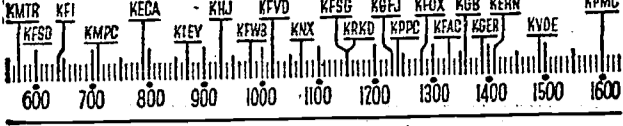

YOUR Radio TODAY

"THE TIMES ON THE AIR" — Bill Henry, columnist and radio commentator, reviews and interprets the news over KNX at 9:30 p.m. each Sunday, Tuesday, Thursday, Friday and Saturday.

5:30 A.M.

KRKD—Chuck Wagon Roundup.
KFI—Farm Home: Markets, 5:45.

6 to 7 A.M.

KECA—Musical Clock, 6:30.
KFOX—Span. Music, 2 1/2.
KFWB—News, Music.
KFI—"Got to Get Up," 6:30
KNX—Variety, 1 1/2 hrs.
KRKD—Early Riser.
News, 6:30.
KGFJ—Sunrise Serenade.
Stocks, 6:30.
KHJ—Variety, 1 hr.
KMTR—Cal. Theater.
KFAC—Smile in Morn'g.
KGER—News, Purple Mules, 6:30.
L.B. Fitzhugh, 6:45.
KMPC—Good Morn'g., 6:45.
News, 6:15.
Yawn Patrol, 6:30.
Bible Fellowship, 6:45.

7 A.M.

KGER—News.
KHJ—Top o' Morning.
News.
KRKD—Early Riser.
KECA—Fleetwood Lawton.
KGFJ—News, Stocks.
KFVD—Serenade.
KMPC—Flying Y.
KFWB—Lou Marcella, 3/4 hr.
KFI—Agriculture.
KFAC—Pastor Reynolds, 1/2 hr.

7:15 A.M.

KHJ—"Money for You."
KGER—Aubrey Lee.
KMPC—News.
KECA—Musical Clock.
KGFJ—Sports.
KFI—News.

7:30 A.M.

KNX—Bob Garred, News.
KFI—Fleetwood Lawton.
KFAC—KGFJ—Music.
KMPC—Variety, 1 hr.
KRKD—KECA—News.
KFOX—Bob Pierce.

7:45 A.M.

KFAC—News.
KHJ, KFWB—News.
KRKD—Early Riser.
KNX—"What Price Fourth July."
KFOX—Orch.
KFI—David Harum.
KECA—Musical Clock.

8 A.M.

KFOX—Headlines.
KNX—Kate Smith.
KRKD—Music.
KFI—Sam Hayes.
KGFJ—News, Stocks.
KGER—"Soul Patrol."
KFAC—Country Church, 1/2 hr.
KFWB—Music.
KHJ—Paderewski Eulogy.

8:15 A.M.

KNX—When Girl Marries.
KGFJ—Ivan's Orch.
KFOX—Dr. Michelson, 1/2 hr.
KECA—Breakfast Club.
KFI—Hits.
KGER—Mizpah.

8:30 A.M.

KFWB—Vacation Time.
KMPC—Unity Word.
KFAC—Coffee Cup Comments.
KGFJ—Music.
KFI—River Boys.
KNX—Romance Helen Trent.

8:45 A.M.

KECA, KHJ—News.
KFOX—Music.
KFVD—Vocal.
KFAC—Mildred Lager.
KECA—Robt. L. Johnson.
KGFJ—Medical.
KRKD—News, Music.
KFWB—Music.
KFI—News.
KMTR—Religious Music.
KGER—Rev. Bennington.
KNX—Gal Sunday.
KHJ—Talk.

9 A.M.

KFVD—Music.
KRKD—Sagebrush Serenade.
KGER—Rev. Parkam.
KMTR—Religious.
KHJ—John B. Hughes.
KFWB—Music.
KFAC—Unity Viewpoint.
KFI—Talk.
KNX—Life Can Be Beautiful.
KMPC—News.
KECA—Talk.
KFOX—Rev. Ivis.
KGFJ—News, Stocks.

9:15 A.M.

KMTR—Health.
KGFJ—Music.
KFWB—Music.
KHJ—Breakfast Club.
KGER—March Ahead Time.
KECA—Between Bookends.
KMPC—Way to Glamour.
KFVD—News.
KNX—Woman in White.
KFI—Bess Johnson.
KFAC—Medical.

9:30 A.M.

KGFJ, KFAC—Music.
KMPC—Family Bible.
KHJ—Front Pass Farrell.
KGER—Revival.
KMTR—W.B. Record.
KFI—Ellen Randolph.
KFVD, KFOX, KHJ—Music.
KECA—Women's Page.
KNX—Right to Happiness.
KRKD—U.S. Weather.

9:45 A.M.

KMTR—Special Events.
KRKD—News.
KMPC—Music.
KFAC—Fred Forrest.
KECA—Wife Saver.
KFOX—Music.
KFI—Dr. Kate.
KFWB—Medical.
KHJ—"I'll Find My Way."
KGER—Full Gospel.
KNX—Mary L. Taylor.

10 A.M.

KRKD—Paddock Flashes.
KMPC—Variety, 1/2 hr.
KHJ—News.
KNX—Big Sister.
KFI—Light of World.
KFWB—Music.
KECA—Talk.
KGFJ—News, Stocks.
KMTR—Variety.
KGER—Sunshine.
KFOX—News.

10:15 A.M.