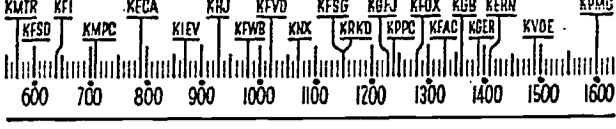

YOUR Radio TODAY

[The information contained in the following schedule is furnished by the stations broadcasting the programs.]

SUNDAY CHURCH SERVICES

Time	Station	Program
7 A.M.	KFWR	Everyman's Church
7:30 A.M.	KGER	F. Ozamoto. 6.
7:45 A.M.	KRKD	Rev. Squires.
8 A.M.	KNX	Voice of Pulpits
8:15 A.M.	KFVD	Rev. Salas.
8:30 A.M.	KGER	Alr Church.
8:45 A.M.	KMTR	Rev. Dowell.
9 A.M.	KFAC	Country Church.
9:15 A.M.	KFWB	Union Rescue Church.
9:30 A.M.	KNX	Salt Lake Tabernacle.
9:45 A.M.	KGER	Parson Says.
10 A.M.	KMTR	W. B. Record.
10:15 A.M.	KECA	Church.
10:30 A.M.	KFVD	Church of Christ.
10:45 A.M.	KMTR	Bob Shuler.
11 A.M.	KFPC	Dr. Middlemass.
11:15 A.M.	KNX	Alr Church.
11:30 A.M.	KFAC	Liberal Catholic Hr.
11:45 A.M.	KGER	March Ahead Time.
12 NOON	KFPC	Church Service.
12:15 P.M.	KMTR	St. Brendan Choir.
12:30 P.M.	KHJ	Young People's Church.
1:15 P.M.	KHJ	Lutheran Hour.
2 P.M.	KECA	Catholic Hr.
2:15 P.M.	KGER	Shepherd Call.
2:30 P.M.	KMTR	Open Bible.
2:45 P.M.	KFOJ	Rev. Billy Adams.
3 P.M.	KHJ	Lutheran Hour.
3:15 P.M.	KFSG	Evangelistic.
3:30 P.M.	KGER	Gospel Tidings.
3:45 P.M.	KMTR	Angelica Hr.
4 P.M.	KECA	Church Prog.
4:15 P.M.	KGER	Rev. Davis.
4:30 P.M.	KFOJ	Pireside Church.
4:45 P.M.	KGER	Colohial Tabernacle.
5:15 P.M.	KGER	Rev. Weber.
5:30 P.M.	KMTR	Martin L. Thomas.
5:45 P.M.	KFPC	Organ.
6 P.M.	KMTR	R. P. Shuler.
6:15 P.M.	KFSG	Almea McPherson.
6:30 P.M.	KFPC	Church Service.
6:45 P.M.	KFWB	Presbyterian Church.
7 P.M.	KMTR	Floyd Johnson.
7:15 P.M.	KFAC	Open Door Church.
7:30 P.M.	KGFJ	Rev. P. E. Cook.
7:45 P.M.	KFAC	"Glorious Hope."
8 P.M.	KFSG	Wendell St. Clay.
8:15 P.M.	KFWB	Angelica Lutheran Church.

ENTERTAINMENT—BY THE HOUR