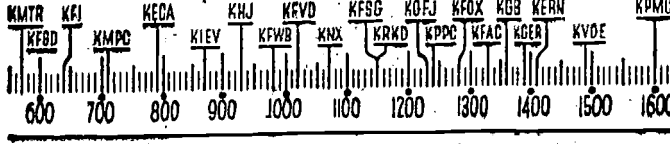

YOUR Radio TODAY

Most of the radio stations in this area have changed their broadcast frequencies. The new dial above shows you where to locate them.

4:45 A.M.

KNX—Wake Up, Smile, 1 1/2 hrs.

5 A.M.

KNX—Early Bird Hr.