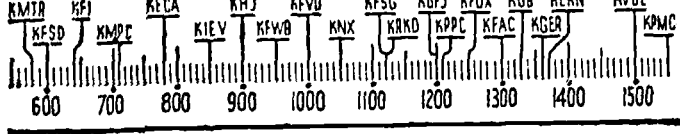

YOUR Radio TODAY

[The information contained in the following schedule is furnished by the stations broadcasting the programs.]

Time	Station	Program
4:45 A.M.	KNX	Wake Up, 8 mls. 1 1/4 hrs.
	KNX	Martha Webster.
5 A.M.	KNX	Early Bird Hr.
	KNX	Martha Webster.
5:45 A.M.	KFI	Nat. Farm. Home.
	KNX	Martha Webster.
6 to 7 A.M.	KFVD	Spanish Hour.
	KNX	Martha Webster.
7 A.M.	KMPC	Texas Jim Lewis.
	KNX	Martha Webster.
7:15 A.M.	KHJ	Variety. 1/2 hr.
	KNX	Martha Webster.
7:30 A.M.	KNX	Bob Garred, News.
	KNX	Martha Webster.
7:45 A.M.	KFWD	Early Riser.
	KNX	Martha Webster.
8 A.M.	KFOJ	Dr. Michelson.
	KNX	Martha Webster.
8:15 A.M.	KFOJ	Dr. Michelson.
	KNX	Martha Webster.
8:30 A.M.	KHJ	Variety. 1/2 hr.
	KNX	Martha Webster.
8:45 A.M.	KGFF	Medical.
	KNX	Martha Webster.
9 A.M.	KGFF	Stocks, News.
	KNX	Martha Webster.
9:15 A.M.	KGER	March Ahead Time.
	KNX	Martha Webster.
9:30 A.M.	KECA	Homer Griffith.
	KNX	Martha Webster.
9:45 A.M.	KMTR	W. B. Record.
	KNX	Martha Webster.
10 A.M.	KFI	Talk.
	KNX	Martha Webster.
10:15 A.M.	KFWB	Bld. Brkfst.
	KNX	Martha Webster.
10:30 A.M.	KHJ	"Govt. Girl."
	KNX	Martha Webster.
10:45 A.M.	KHJ	Bachelor's Children.
	KNX	Martha Webster.
11 A.M.	KHJ	Friendly Neighbors.
	KNX	Martha Webster.
11:15 A.M.	KFOX	KFVD, KRKD.
	KNX	Martha Webster.
11:30 A.M.	KECA	Family Dr.
	KNX	Martha Webster.
11:45 A.M.	KECA	News.
	KNX	Martha Webster.
12 NOON	KNX	Martha Webster.
	KNX	Martha Webster.
12:15 P.M.	KGER, KFOX	Music.
	KNX	Martha Webster.
12:30 P.M.	KRKD	Saddle Pala.
	KNX	Martha Webster.
12:45 P.M.	KMPC	On Record.
	KNX	Martha Webster.
1 P.M.	KGFF	Stocks, News.
	KNX	Martha Webster.
1:15 P.M.	KFAC	L.A. City Schools.
	KNX	Martha Webster.
1:30 P.M.	KFWB	Medical.
	KNX	Martha Webster.
1:45 P.M.	KECA	Music, Civic.
	KNX	Martha Webster.
2 P.M.	KNX	American School.
	KNX	Martha Webster.
2:15 P.M.	KFAC	Salvation Army.
	KNX	Martha Webster.
2:30 P.M.	KGFF	Caro Players.
	KNX	Martha Webster.
2:45 P.M.	KHJ	Play Bridge.
	KNX	Martha Webster.
3 P.M.	KGFF	News, Stocks.
	KNX	Martha Webster.
3:15 P.M.	KNX	Living Backgrounds.
	KNX	Martha Webster.
3:30 P.M.	KHJ	Songs.
	KNX	Martha Webster.
3:45 P.M.	KFI	News.
	KNX	Martha Webster.
4 P.M.	KRKD	Music.
	KNX	Martha Webster.
4:15 P.M.	KFVD	Music.
	KNX	Martha Webster.
4:30 P.M.	KECA	News.
	KNX	Martha Webster.
4:45 P.M.	KFVD	Music.
	KNX	Martha Webster.
5 P.M.	KGER	Latin Hour.
	KNX	Martha Webster.
5:15 P.M.	KMPC	News.
	KNX	Martha Webster.
5:30 P.M.	KNX	Talk.
	KNX	Martha Webster.
5:45 P.M.	KHJ	Capt. Midnight.
	KNX	Martha Webster.
6 P.M.	KMPC	"Good Evening."
	KNX	Martha Webster.
6:15 P.M.	KNX	Bill Henry.
	KNX	Martha Webster.
6:30 P.M.	KNX	Big Town. 1/2 hr.
	KNX	Martha Webster.
6:45 P.M.	KHJ	Orch.
	KNX	Martha Webster.
7 P.M.	KFWB	Jimmie Jackson.
	KNX	Martha Webster.
7:15 P.M.	KNX	All Around Town.
	KNX	Martha Webster.
7:30 P.M.	KMTR	Political.
	KNX	Martha Webster.
7:45 P.M.	KMPC	News.
	KNX	Martha Webster.
8 P.M.	KFAC	Concert. 2 hrs.
	KNX	Martha Webster.
8:15 P.M.	KFI	"How Did You Meet?"
	KNX	Martha Webster.
8:30 P.M.	KHJ	Music.
	KNX	Martha Webster.
8:45 P.M.	KNX	News, Talk.
	KNX	Martha Webster.
9 P.M.	KGER	Thos. Ozamato.
	KNX	Martha Webster.
9:15 P.M.	KECA	Political.
	KNX	Martha Webster.
9:30 P.M.	KFI	Mr. District Atty.
	KNX	Martha Webster.
9:45 P.M.	KECA	Ted Malone.
	KNX	Martha Webster.
10 P.M.	KECA	Philharmonia.
	KNX	Martha Webster.
10:15 P.M.	KMPC	News.
	KNX	Martha Webster.
10:30 P.M.	KFWB	Rhythm.
	KNX	Martha Webster.
10:45 P.M.	KFI	Himber Orch.
	KNX	Martha Webster.
11 P.M.	KECA	Harris Orch.
	KNX	Martha Webster.
11:15 P.M.	KFI	Oray Orch.
	KNX	Martha Webster.
11:30 P.M.	KHJ	Stand-ables.
	KNX	Martha Webster.
12 MIDNIGHT	KFAC	Midnight Matinee to 6 a.m.
	KNX	Martha Webster.