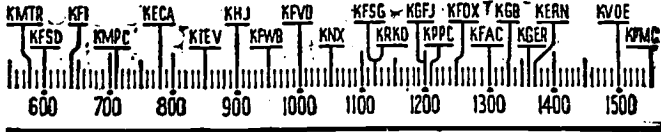

YOUR Radio TODAY

[The information contained in the following schedule is furnished by the stations broadcasting the programs.]

4:45 A.M.

KNX—Wake Up, Smiles, 1 1/4 hrs.
5:30 A.M.
KRKD—News.
6 to 7 A.M.
KFI—Melody, 6:30; Fleetwood Lawton, 6:45.
KFOX—El Despertador, 5 to 7:30.
KHJ—Concert.
KFWE—Variety, 5 to 7.
KRKD—Spanish Program.
KRKD—Early Riser, News, 6:30.
KFAC—Pauline Holden, 6.
KMPC—Good Morning, 6:30; Peter Potter, 6:30.
KMTE—Spanish Tunes.
KECA—Music, 6:30; Music, 6:45.
KNX—Variety, 1 1/4 hr.
KGER—News and Farm, Rev. Hartlerode, 6:30.
7 A.M.
KECA—Fleetwood Lawton.
KGFJ—Stocks, News.
KFAC—Pastor Reynolds.
KHJ—Top o' Morning News.
KFWE—Lou Marcella, 1/4 hr.
KFI—Agriculture.
KFVD—Music.
KGER—News.
7:15 A.M.
KNX—Salute.
KHJ—Variety.
KECA—Financial.
KFI—News.
KFVD—Jubilee.
KGFJ—Sports.
KFOX—El Despertador.
KGER—Aubrey Lee.
7:30 A.M.
KNX—Bob Garred, News.
KFI—Wake Up, Sing.
KMPC—Variety, 1 hr.
KFOX—Back to Bed.
KECA—News.
KFAC, KGFJ—Music.
7:45 A.M.
KFOX—About Time.
KFAC, KFWE, KHJ, KRKD—News.
KGFJ—Messengers.
KNX—Cowboy.
KECA—Music Clock.
KFI—Sam Hayes.
8 A.M.
KFI—Johnny Murray.
KHJ—Haven Rest.
KNX—Morning Express.
KFVD—Jubilee.
KRKD—Music.
KFOX—Headlines.
KGER—“Soul Patrol.”
KGFJ—Stocks, News.
KFWE—Grouch Club.
KFAC—Country Church.
KECA—Bkfst. Club.
8:15 A.M.
KFAC—Music.
KFI—Against Storm.
KGER—Mizpah.
KNX—News.
KRKD—Records.
KFOX—Music.
KGFJ—Stan Myers.
8:30 A.M.
KRKD—Employment.
KHJ, KFAC, KECA—News.
KMPC—Unity Word.
KFWE, KMTE, KGFJ—News.
KFI—Road of Life.
KFOX—Talk.
KNX—Goldbergs.
8:45 A.M.
KGER—Rev. Bennington.
KFVD—Music.
KGFJ—Medical.
KRKD—News, Music.
KFI—News.
KFAC—Mildred Lager.
KFOX—Music.
KECA—Robt. L. Johnson.
KFWE—Medical.
KMTE—Religious Music.
KHJ—Foreign News.
KNX—By Kathleen Norris.
9 A.M.
KECA—Talk.
KRKD—Prairie Schooner.
KMPC—News.
KGFJ—Stocks, News.
KGER—Orch.
KFVD—Music.
KFWE—Music.
KFI—Treat Time.
KFOX—Rev. Ivie.
KHJ—Family Bible.
KNX—Kate Smith.
KFAC—Morn. Inspirations.
KMTE—Religious.
9:15 A.M.
KNX—When Girl Marries.
KHJ—Talk, 1/2 hr.
KMPC—“That’s My Idea.”
KECA—Sourthernaires.
KGER—March Ahead Time.
KFI—Music.
KFVD—News.
KFAC—Medical.
KMTE, KFWE, KGFJ, KFOX—Music.
9:30 A.M.
KGER—Radio Revival.
KFVD—Medical.
KMPC—Moods.
KFI—Voice Experience.
KMTE—Special Events.
KFWE—News, Music.
KECA—Homer Griffith.
KNX—Romance Helen Trent.
KRKD—Weather Report.
KFAC—Women in News.
9:45 A.M.
KFAC, KFVD, KFWE—Music.
KHJ—Keep Fit.
KECA, KRKD—News.
KNX—Gal Sunday.
KFI—Bridge Club.
KMTE—W. B. Record.
KGER—Full Gospel.
10 A.M.
KRKD—Paddock Flashes.
KMTE—Serenade to Beauty.
KMPC—Garden School.
KFVD—Music.
KHJ, KFI—News.
KGER—Sunshine.
KGFJ—News, Stocks.
KECA—Linda Dale.
KFWE—Schoolcast.
KFAC—Modern Immortals.
KNX—Life Can Be Beautiful.
KFOX—News.
10:15 A.M.
KECA—Between Bookends.
KFI—Kitchin.
KMTE—Variety.
KFWE—Blvd. Breakfast.
KRKD—Medical.
KNX—Woman in White.
KHJ—Ed Fitzgerald.
KFOX, KGER—Music.
10:30 A.M.
KECA—Wife Saver.
KFI—Talk.
KFVD—Rescue Mission.
KRKD, KFOX—Music.
KMPC—Problem People.
KHJ—Johnson Family.
KFAC—News.
KNX—Right to Happiness.
KGER—Rev. Ivie.
10:45 A.M.
KFWE—News, Music.
KFOX—Music.
KRKD—News, Music.
KFI—Dr. Kate.
KGFJ—City Dwellers.
KHJ—Bachelor's Children.
KECA—Piano.
KMTE—Medical.
KMPC—News.
KFAC—Gothic Tower.
KNX—Pat McKay.
11 A.M.
KECA—Music Appreciation Hr.
KFWE—Bridge Prog.
KFVD—News.
KFAC—Talk.
KMTE—Dr. Talbot.
KGFJ—Stocks, News.
KHJ—Betty Crocker.
KHJ—Friendly Neighbors.
KMPC, KFOX, KRKD—Music.
KGER—News for Students.
KNX—Big Sister.
11:15 A.M.
KGER—Precious Moments.
KNX—Aunt Jenny.
KHJ—Songs.
KFI—Grimm Daughter.
KMPC—Music.
11:30 A.M.
KMTE—Monitor News.
KNX—Talk.
KFWE—Variety, 1 hr.
KHJ—Victor Lindlahr.
KMPC—Livestock Journal.
KFVD—Pianos.
KFI—Aunt Jenny.
KFOX, KRKD—News.
KFAC—Parents' Forum.
KGFJ—Cats 'n' Jammers.
KGER—Meet Band.
11:45 A.M.
KNX—“Home of Brava.”
KGFJ—Geo. Gregory.
KRKD—Music.
KMPC—Strings.
KFI—Light of World.