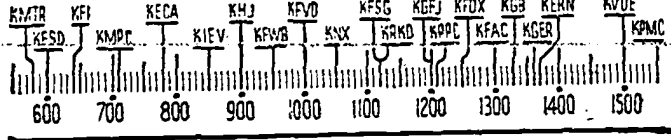

YOUR Radio TODAY

[The information contained in the following schedule is furnished by the stations broadcasting the programs.]

4:45 A.M.

KNX—Wake Up, Smile. 1/4 hrs.

5:30 A.M.

KRND—News.

6 to 7 A.M.

KMTE—Spanish Music.
KFAC—Pauline Holden. 6.
KECA—Musical Clock. 6:30.
KFVB—Variety. 5 to 7.
KMPC—Ranch Boys. 6: News. 6:15: Peter Potter. 6:30.
KGFJ—Concert.
KHJ—Variety.
KNX—Variety. 1 1/2 hrs.
KRND—Early Riser. News. 6:30.
KGER—News. 6: Rev. Hartlerode. 6:30: Purple Mules. 6:45. VI—Melody. 6:30: Fleetwood Lawton. 6:45.

7 A.M.

KGER—News.
KECA—Fleetwood Lawton.
KFI—Agriculture.
KFAC—Pastor Reynolds. 1/2 hr.
KFVB—Bob White.
KHJ—Top o' Mornin'. News

7:15 A.M.

KFOF—El Despertador.
KGER—Aubrey Lee to B.
KFVD—Covered Wagon Jubilee. 1 1/2 hrs.
KECA—Traveling Cook.
KHJ—Variety.
KGFJ—Sports.
KFI—News.

7:30 A.M.

KFAC—Music.
KRKD—Cowgirls.
KFSG—Church. 1/2 hr.
KECA—News.
KMPC—Variety. 1 hr.
KNX—News.
KGFJ—Music.
KFOF—Orch.
KFI—Music Clock.

7:45 A.M.

KFVB, KFAC, KRKD—News.
KECA—Music Clock.
KFI—Sam Hayes.
KNX—Melody Express.

8 A.M.

KHJ—News.
KRKD—Music.
KFVB—Grouch Club.
KFOF—Headlines.
KFI—Song Poiks.
KFAC—Church.
KGER—"Soul Patrol."
KECA—Breakfast Club.
KNX—Town Crier.

8:15 A.M.

KECA—Fed. Churches.
KFI—Fed. Women's Clubs.
KNX—News.
KHJ—Foreign News.
KGER—Mizpah Hour. 1/2 hr.

8:30 A.M.

KHJ—Kruger Orch.
KFOF—Talk.
KFVB—Melody.
KGFJ—Hits.
KNX—Cincinnati Concert.
KECA, KFAC, KFI—News.
KMPC—Top of Mornin'.

8:45 A.M.

KGFJ—Medical.
KFI—Ed McConnell.
KFOF—Music.
KECA—Robt. L. Johnson.
KFAC—Sons.
KGER—Music.

9 A.M.

KECA—American Education. 1/2 hr.
KHJ—Willard Orch.
KMPC—News.
KFVB—Salvation Army.
KFVD—Music.
KNX—Country Journal.
KFOF—Rev. Ivie.
KFAC—Morn. Inspirations.
KGER—Gospel Singers.
KFI—Lincoln Highway.
KMTR—Religious.
KRKD—Prairie Schooner.

9:15 A.M.

KFAC—Music.
KFVD—News.
KMPC—Modernaires.
KFVB—Music.
KGFJ—Music.
KGER—March Ahead Time.
KMTR—W. C. Keyes.

9:30 A.M.

KFVB—News. Swing.
KECA—40 Plus.
KFI—Heart Julia Blake.
KFVD—Parade.
KNX—Sa. Party.
KMPC—Health Highway.
KHJ—Scrapbook Stories.
KMTR—Special Events.
KRKD—Weather Forecast.
KFOF—Bronzemen.
KGER—Revival.
KFAC—Women in News.

9:45 A.M.

KMTR—W. B. Record.
KHJ—Dons.
KFVB—Hits.
KECA, KRKD—News.
KFI—County Medical.
KGER—Full Gospel.
KMPC—Men. Books.
KFVD—Parade.
KGFJ—Vocal.
KFOF—Rev. Eades.
KFAC—Serenade.

10 A.M.

KFI—On the Job.
KGFJ—News, Stocks.
KNX—Let's Pretend.
KMPC—Music.
KGER—Religious.
KHJ, KFOF—News.
KECA—School Harmonica Band.
KRKD—Paddock Flashes.
KFVD—Gospel.
KMTR—Variety. 3/4 hr.

10:15 A.M.

KFI—Stamp Collectors.
KHJ—Food Parade.
KGER—Rev. Ivie.
KECA, KFOF—Music.
KFAC—County Medical.

10:30 A.M.

KFOF—Orch.
KNX—"Building for Defense."
KHJ—Air Cadet Quiz. 1/2 hr.
KFAC—News.
KECA—Ilka Chase.
KFVB—"Young American Flyers." 1 hr.
KFI—Manhattans.
KGER—Bright Corner.

10:45 A.M.