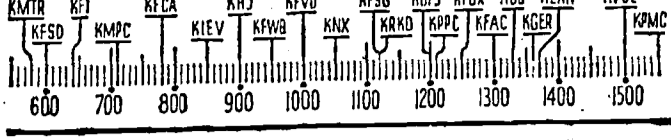

YOUR Radio TODAY

[The information contained in the following schedule is furnished by the stations broadcasting the programs.]

Time	Station	Program
4:45 A.M.	KNX	Wake Up, Smile. 1 1/2 hrs.
	KECA	Musical Clock to 8.
5:30 A.M.	KBKD	News.
	KECA	Musical Clock to 8.
6 to 7 A.M.	KECA	Musical Clock to 8.
	KGFB	Concert.
7 A.M.	KGFB	Concert.
	KGFB	Concert.
7:15 A.M.	KGFB	Concert.
	KGFB	Concert.
7:30 A.M.	KGFB	Concert.
	KGFB	Concert.
7:45 A.M.	KGFB	Concert.
	KGFB	Concert.
8 A.M.	KGFB	Concert.
	KGFB	Concert.
8:15 A.M.	KGFB	Concert.
	KGFB	Concert.
8:30 A.M.	KGFB	Concert.
	KGFB	Concert.
8:45 A.M.	KGFB	Concert.
	KGFB	Concert.
9 A.M.	KGFB	Concert.
	KGFB	Concert.
9:15 A.M.	KGFB	Concert.
	KGFB	Concert.
9:30 A.M.	KGFB	Concert.
	KGFB	Concert.
9:45 A.M.	KGFB	Concert.
	KGFB	Concert.
10 A.M.	KGFB	Concert.
	KGFB	Concert.
10:15 A.M.	KGFB	Concert.
	KGFB	Concert.
10:30 A.M.	KGFB	Concert.
	KGFB	Concert.
10:45 A.M.	KGFB	Concert.
	KGFB	Concert.
11 A.M.	KGFB	Concert.
	KGFB	Concert.
11:15 A.M.	KGFB	Concert.
	KGFB	Concert.
11:30 A.M.	KGFB	Concert.
	KGFB	Concert.
11:45 A.M.	KGFB	Concert.
	KGFB	Concert.
12 MIDNIGHT	KGFB	Concert.
	KGFB	Concert.