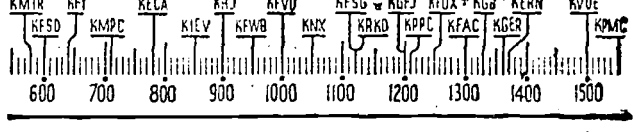

YOUR Radio TODAY

[The information contained in the following schedule is furnished by the stations broadcasting the programs.]

LOCAL CHURCH SERVICES

Time	Station	Program
7 A.M.	KFWB	Eversman's Church
7:15 A.M.	KRKR	Rev. Saulre
7:45 A.M.	KNX	Voice of Pulpit
8 A.M.	KFYD	Rev. Salas
8:30 A.M.	KECA	Church
8:45 A.M.	KMTR	Bob Shuler
9 A.M.	KFAC	Liberal Catholic
9:15 A.M.	KGER	March Ahead
9:30 A.M.	KNX	Salt Lake Tabernacle
10 A.M.	KNX	Air Church
10:15 A.M.	KFOX	The Visitor
10:30 A.M.	KFSG	Aimee McPherson
11 A.M.	KPPC	Dr. O. S. MacFarlane
12 NOON	KMTR	St. Brendan Choral
2:15 P.M.	KGER	Shepherd Call
3 P.M.	KFSG	Evangelistic
4 P.M.	KGER	Gospel Tidings
4:30 P.M.	KGER	Mizoah
5 P.M.	KECA	Church Prox.
5:30 P.M.	KGER	Rev. Weber
6 P.M.	KHJ	Revival Hr.
6:30 P.M.	KMTR	Ballarda
7 P.M.	KMTR	R. P. Shuler
7:30 P.M.	KPPC	Dr. O. S. MacFarlane
8 P.M.	KFWB	Presbyterian Church
8:15 P.M.	KHJ	Rabbi Mannin
8:45 P.M.	KMPC	Wings Over Jordan
9 P.M.	KGER	Bible Research
9:30 P.M.	KFAC	"Glorious Home"

TODAY'S RADIO HIGHLIGHTS

Time	Station	Program
7 A.M.	KFAC	Funny Paper
8 A.M.	KFI	Moods
8:15 A.M.	KECA	Luther Singers
8:30 A.M.	KNX	Major Bowes
8:45 A.M.	KECA	Betty Excoria
9 A.M.	KECA	Four Polka Dots
9:15 A.M.	KECA	"I Am America"
9:30 A.M.	KGER	Radio Revival
9:45 A.M.	KHJ	Food Parade
10 A.M.	KHJ	Show of the Week
10:15 A.M.	KER	Your Problem
10:30 A.M.	KFI	"On Your Job"
10:45 A.M.	KHJ	What No Architect?
11 A.M.	PC	Health
11:15 A.M.	CA	Foreign Poiter
11:30 A.M.	TR	Music
12 NOON	CA	Fantastic Fact
12:15 P.M.	H	V. Kallenborn
12:30 P.M.	R	Czechoslov. Orch.
12:45 P.M.	D	Dog Chats
1 P.M.	R	G. Allison
1:15 P.M.	KFI	Music Album
1:30 P.M.	KNX	Andre Kostelanetz
1:45 P.M.	KFOX	Oreh
2 P.M.	KNMPC	San Diego vs. L.A. Bulldogs
2:15 P.M.	KGFJ	Music
2:30 P.M.	KFYD	KFOX
2:45 P.M.	KNX	Talk
3 P.M.	KMTR	Variety
3:15 P.M.	KGFJ	Music
3:30 P.M.	KHJ	Show of the Week
3:45 P.M.	KFWB	Down Mississippi Way
4 P.M.	KFI	Prof. Puzzlewit
4:15 P.M.	KGFJ	Heloing Hand
4:30 P.M.	KGFJ	Music
4:45 P.M.	KFWB	Stuart Hamblen
5 P.M.	KGFJ	Faith
5:15 P.M.	KMTR	Ethel Hubler
5:30 P.M.	KMPC	By Arrangement
5:45 P.M.	KNX	Songs
6 P.M.	KFI	Manhattan Merry-Go-Round
6:15 P.M.	KFOX	Hudson Orch.
6:30 P.M.	KFI	Music Album
6:45 P.M.	KFOX	Fantastic Facts
7 A.M.	KPPC	Song Recital
7 P.M.	KHJ	Hr. Charm
7:15 P.M.	KFOX	Music
7:30 P.M.	KHJ	Heidt Oreh
7:45 P.M.	KGER	A. Williams
8 P.M.	KNX	Crime Doctor
8:15 P.M.	KGER	Community Chest
8:30 P.M.	KGFJ	Nite Justice
8:45 P.M.	KPPC	Music
9 P.M.	KFI	Walter Winchell
9:15 P.M.	KHJ	Frost Warning
9:30 P.M.	KFYB	Serena
9:45 P.M.	KFWB	Dorsey Orch.
10 P.M.	KFOX	Thornhill Orch.
10:15 P.M.	KMTR	Neighbors Orch.
10:30 P.M.	KMTR	Orchestra
10:45 P.M.	KFWB	Piano
11 P.M.	KMPC	Swing Quiz
11:15 P.M.	KMPC	Swing Quiz
11:30 P.M.	KFI	Dorsey Orch.
12 MIDNIGHT	KNX	Harmony