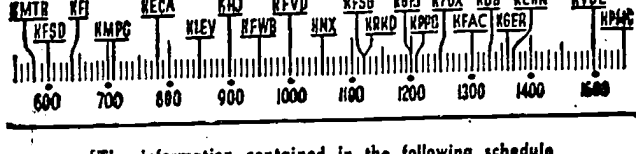

YOUR Radio TODAY

[The information contained in the following schedule is furnished by the stations broadcasting the programs.]

Time	Station	Program
6 to 7 A.M.	KFVD	Spanish Hour.
	KMTE	Spanish Tunes.
7 A.M.	KECA	Fleetwood Lawton.
	KHJ	News.
7:15 A.M.	KHJ	Variety, 1/2 hr.
	KGFI	Sports.
7:30 A.M.	KNX	Bob Corred. News.
	RFOX	Back to Bed.
7:45 A.M.	KHJ	Variety, 1/2 hr.
	KGFI	Sports.
8 A.M.	KHJ	Brkfst. Club, 1/2 hr.
	KGER	Soul Patrol.
8:15 A.M.	KHJ	Brkfst. Club, 1/2 hr.
	KGER	Soul Patrol.
8:30 A.M.	KHJ	Brkfst. Club, 1/2 hr.
	KGER	Soul Patrol.
8:45 A.M.	KHJ	Brkfst. Club, 1/2 hr.
	KGER	Soul Patrol.
9 A.M.	KHJ	Brkfst. Club, 1/2 hr.
	KGER	Soul Patrol.
9:15 A.M.	KHJ	Brkfst. Club, 1/2 hr.
	KGER	Soul Patrol.
9:30 A.M.	KHJ	Brkfst. Club, 1/2 hr.
	KGER	Soul Patrol.
9:45 A.M.	KHJ	Brkfst. Club, 1/2 hr.
	KGER	Soul Patrol.
10 A.M.	KHJ	Brkfst. Club, 1/2 hr.
	KGER	Soul Patrol.
10:15 A.M.	KHJ	Brkfst. Club, 1/2 hr.
	KGER	Soul Patrol.
10:30 A.M.	KHJ	Brkfst. Club, 1/2 hr.
	KGER	Soul Patrol.
10:45 A.M.	KHJ	Brkfst. Club, 1/2 hr.
	KGER	Soul Patrol.
11 A.M.	KHJ	Brkfst. Club, 1/2 hr.
	KGER	Soul Patrol.
11:15 A.M.	KHJ	Brkfst. Club, 1/2 hr.
	KGER	Soul Patrol.
11:30 A.M.	KHJ	Brkfst. Club, 1/2 hr.
	KGER	Soul Patrol.
11:45 A.M.	KHJ	Brkfst. Club, 1/2 hr.
	KGER	Soul Patrol.
12 NOON	KHJ	Brkfst. Club, 1/2 hr.
	KGER	Soul Patrol.
12:15 P.M.	KHJ	Brkfst. Club, 1/2 hr.
	KGER	Soul Patrol.
12:30 P.M.	KHJ	Brkfst. Club, 1/2 hr.
	KGER	Soul Patrol.
12:45 P.M.	KHJ	Brkfst. Club, 1/2 hr.
	KGER	Soul Patrol.
1 P.M.	KHJ	Brkfst. Club, 1/2 hr.
	KGER	Soul Patrol.
1:15 P.M.	KHJ	Brkfst. Club, 1/2 hr.
	KGER	Soul Patrol.
1:30 P.M.	KHJ	Brkfst. Club, 1/2 hr.
	KGER	Soul Patrol.
1:45 P.M.	KHJ	Brkfst. Club, 1/2 hr.
	KGER	Soul Patrol.
2 P.M.	KHJ	Brkfst. Club, 1/2 hr.
	KGER	Soul Patrol.
2:15 P.M.	KHJ	Brkfst. Club, 1/2 hr.
	KGER	Soul Patrol.
2:30 P.M.	KHJ	Brkfst. Club, 1/2 hr.
	KGER	Soul Patrol.
2:45 P.M.	KHJ	Brkfst. Club, 1/2 hr.
	KGER	Soul Patrol.
3 P.M.	KHJ	Brkfst. Club, 1/2 hr.
	KGER	Soul Patrol.
3:15 P.M.	KHJ	Brkfst. Club, 1/2 hr.
	KGER	Soul Patrol.
3:30 P.M.	KHJ	Brkfst. Club, 1/2 hr.
	KGER	Soul Patrol.
3:45 P.M.	KHJ	Brkfst. Club, 1/2 hr.
	KGER	Soul Patrol.
4 P.M.	KHJ	Brkfst. Club, 1/2 hr.
	KGER	Soul Patrol.
4:15 P.M.	KHJ	Brkfst. Club, 1/2 hr.
	KGER	Soul Patrol.
4:30 P.M.	KHJ	Brkfst. Club, 1/2 hr.
	KGER	Soul Patrol.
4:45 P.M.	KHJ	Brkfst. Club, 1/2 hr.
	KGER	Soul Patrol.
5 P.M.	KHJ	Brkfst. Club, 1/2 hr.
	KGER	Soul Patrol.
5:15 P.M.	KHJ	Brkfst. Club, 1/2 hr.
	KGER	Soul Patrol.
5:30 P.M.	KHJ	Brkfst. Club, 1/2 hr.
	KGER	Soul Patrol.
5:45 P.M.	KHJ	Brkfst. Club, 1/2 hr.
	KGER	Soul Patrol.
6 P.M.	KHJ	Brkfst. Club, 1/2 hr.
	KGER	Soul Patrol.
6:15 P.M.	KHJ	Brkfst. Club, 1/2 hr.
	KGER	Soul Patrol.
6:30 P.M.	KHJ	Brkfst. Club, 1/2 hr.
	KGER	Soul Patrol.
6:45 P.M.	KHJ	Brkfst. Club, 1/2 hr.
	KGER	Soul Patrol.
7 P.M.	KHJ	Brkfst. Club, 1/2 hr.
	KGER	Soul Patrol.
7:15 P.M.	KHJ	Brkfst. Club, 1/2 hr.
	KGER	Soul Patrol.
7:30 P.M.	KHJ	Brkfst. Club, 1/2 hr.
	KGER	Soul Patrol.
7:45 P.M.	KHJ	Brkfst. Club, 1/2 hr.
	KGER	Soul Patrol.
8 P.M.	KHJ	Brkfst. Club, 1/2 hr.
	KGER	Soul Patrol.
8:15 P.M.	KHJ	Brkfst. Club, 1/2 hr.
	KGER	Soul Patrol.
8:30 P.M.	KHJ	Brkfst. Club, 1/2 hr.
	KGER	Soul Patrol.
8:45 P.M.	KHJ	Brkfst. Club, 1/2 hr.
	KGER	Soul Patrol.
9 P.M.	KHJ	Brkfst. Club, 1/2 hr.
	KGER	Soul Patrol.
9:15 P.M.	KHJ	Brkfst. Club, 1/2 hr.
	KGER	Soul Patrol.
9:30 P.M.	KHJ	Brkfst. Club, 1/2 hr.
	KGER	Soul Patrol.
9:45 P.M.	KHJ	Brkfst. Club, 1/2 hr.
	KGER	Soul Patrol.
10 P.M.	KHJ	Brkfst. Club, 1/2 hr.
	KGER	Soul Patrol.
10:15 P.M.	KHJ	Brkfst. Club, 1/2 hr.
	KGER	Soul Patrol.
10:30 P.M.	KHJ	Brkfst. Club, 1/2 hr.
	KGER	Soul Patrol.
10:45 P.M.	KHJ	Brkfst. Club, 1/2 hr.
	KGER	Soul Patrol.
11 P.M.	KHJ	Brkfst. Club, 1/2 hr.
	KGER	Soul Patrol.
11:15 P.M.	KHJ	Brkfst. Club, 1/2 hr.
	KGER	Soul Patrol.
11:30 P.M.	KHJ	Brkfst. Club, 1/2 hr.
	KGER	Soul Patrol.
11:45 P.M.	KHJ	Brkfst. Club, 1/2 hr.
	KGER	Soul Patrol.
12 MIDNIGHT	KHJ	Brkfst. Club, 1/2 hr.
	KGER	Soul Patrol.