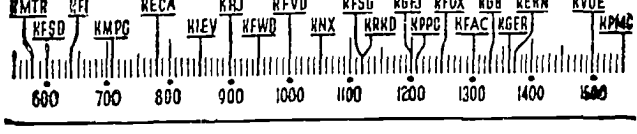

YOUR Radio TODAY

[The information contained in the following schedule is furnished by the stations broadcasting the programs.]

6 to 7 A.M.

KGJ—Concert.
KHJ—Rise, Shine.
KECA—Musical Clock to 8.
KFOX—Span. Music, 2 1/2.
KFWD—Variety, 1 hr.
KFI—Melodies, 6:30; Fleet-wood Lawton, 6:45.
KRX—Sunrise Salute, 1 1/2.
KRRD—Early Riser, News, 6:30.
KMTR—Cal. Theater.
KFAC—Jam for Breakfast, 1 hr.
KGER—News, Rev. Hunter, 6:30.
KMPC—News, 6:30; Bible Fellowship, 6:45.