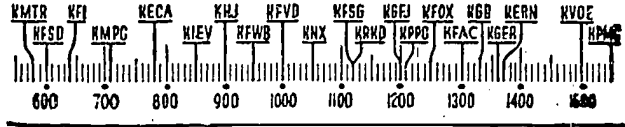

YOUR Radio TODAY

[The information contained in the following schedule is furnished by the stations broadcasting the programs.]

CHURCH SERVICE:

7:15 A.M.
KGER—Rev. Hunter.
RRKD—Rev. Squires. 7:30

7:45 A.M.
KNX—Voice of Pulpit.
KFOX—Rev. Van Derlinde