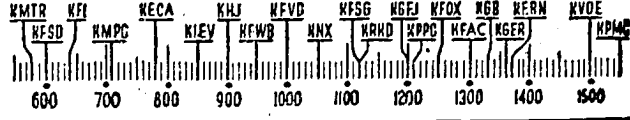

YOUR Radio TODAY

[The information contained in the following schedule is furnished by the stations broadcasting the programs.]

CHURCH SERVICES

7:15 A.M.
KRKD—Rev. Bquires. 7:30.

7:45 A.M.
KNX—Voice of Pulpit.
KFOX—Rev. Van Derlinde.