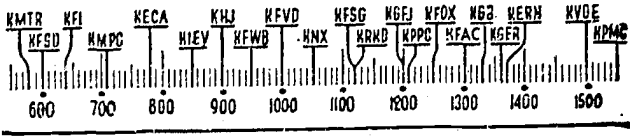

YOUR Radio TODAY

[The information contained in the following schedule is furnished by the stations broadcasting the programs.]

6 to 7 A.M.

KMTR—Spanish Music.
 KFAC—Symphony, 1 hr.
 KECA—Musical Clock, 6:30.
 KFWD—Bob White.
 KMPC—Night Watchman.
 KGFJ—Concert.
 KHJ—Rise, Shine.
 KNX—Sunrise Salute, 1 1/2 hrs.
 KRKD—Early Riser, News, 5:30.
 KGER—News, 6: Purple Mule.
 KFI—Melody, 6:30; Fleetwood Lawton, 6:45.