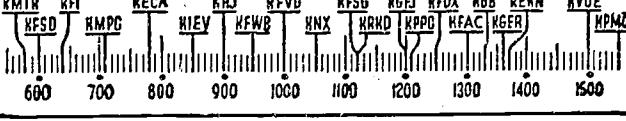

# YOUR *Radio* TODAY

[The information contained in the following schedule is furnished by the stations broadcasting the programs.]

**6 to 7 A.M.**  
 KMTR—Spanish Music.  
 KFAC—Symphony, 1 hr.  
 KECA—Musical Clock, 6:30.  
 KFWB—Live-Inlie Recorder.  
 KMPC—Night Watchman.  
 KGFJ—Concert.  
 KHJ—Rise, Shine.  
 KNX—Sunrise Salute, 1 1/2 hrs.  
 KRKD—Early Riser, News, 5:30.  
 KGER—News, 6: Purple Mule.  
 KFI—Melody.