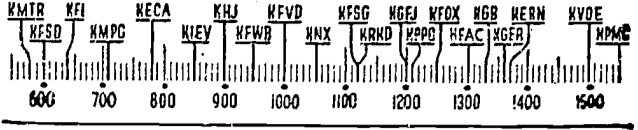

YOUR Radio TODAY

[The information contained in the following schedule is furnished by the stations broadcasting the programs.]

6 to 7 A.M.

KMTR—Spanish Music.
 KFAC—Symphony, 1 hr.
 KECA—Musical Clock, 6:30.
 KFVB—Jive-in-ille Recorder.
 KMPC—Night Watchman.
 KGFJ—Concert.
 KHJ—Rise, Shine.
 KNIJ—Sunrise Salute.
 1/2 hrs.
 KRKD—Early Riser, News.
 6:30.
 KGER—Newz. 6: Purple Mule.
 KFI—Melody.