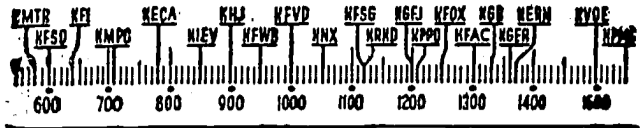

YOUR Radio TODAY

[The information contained in the following schedule is furnished by the stations broadcasting the programs.]

Before 8 a.m.

KMTR—Calif. Theater. 6.
KFI—Melody. 6:45; Almanac. 7; News. 7:15; Singin' Salesman. 7:30; News. 7:45.
KMPC—Nite Watchman. 6:30; Andy. Virginia. 7.
KECA—Musical Clock. 6:30; Political Convention. 7; News. 7:30; Child Grows Up. 7:45.
KHJ—Rise, Shine. 6; News. 7; Rise, Shine. 7:15; News. 7:45.
KFWB—Sunrise Express. 6; Music. 7; News. 7:45.
KEVD—Spanish. 6; Jubilee. 7:15.
KRX—Sunrise Salute. 6:15; News. 7:30; Melody. 7:45.
KRKD—Doug Douglas. 6; Doug Douglas. 6:45; News. 7:45.
KFOX—El Despertador. 5; Internat. Missionary. 7:45.
KFAC—Symphony. 6; Pastor Reynolds. 7; Music. 7:30; News. 7:45.
KGER—Farm. 6:05; Maurice Johnson. 6:30; Aubrey Lee. 6:45.
KVOE—Music. 7; News. 7:45.