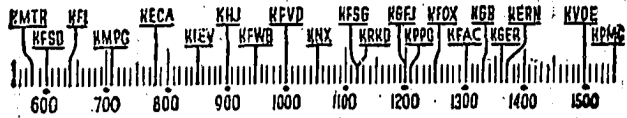

YOUR Radio TODAY

[The information contained in the following schedule is furnished by the stations broadcasting the programs.]

Before 8 a.m.

KMTR—Calf. Theater, 6.
KFI—Melody, 6:45; Almanac, 7; News, 7:15; Singin' Salesman, 7:30; News, 7:45.
KMPG—Nite Watchman, 6:30; Andy, Virginia, 7.
KECA—Musical Clock, 6:30; News, 7:30; Child Grows Up, 7:45.
KHJ—Rise, Shine, 6; News, 7; Rise, Shine, 7:15; News, 7:45.
KFWD—Sunrise Melody, 6; Music, 7; News, 7:45.
KFSG—Spanish, 6; Jubilee, 7:15.
KFI—Sunrise Salute, 6:15; News, 7:30; Friendly Philosopher, 7:45.
KRRD—Doug Douglas, 6; Doug Douglas, 6:45; News, 7:45.
KFOX—El Despertador, 5; Roundup, 7:30.
KFAC—Music, 6; Pastor Reynolds, 7; Music, 7:30.
KGER—Farm, 6:05; Maurlee Johnson, 6:30; Aubrey Lec, 6:45.
KVOE—Music, 7; News, 7:45.

8 to 9 a.m.

KMTR—Theater, 8.
KFI—Bright Idea Club, 8; Ed McConnell, 8:15; Hilda Hope, M.D., 8:30.
KMPG—Party, 8:30.
KECA—40 Plus Associates, 8; Murphy Orch., 8:15; Unclassic, 8:30; Fed. Churches, 8:45.
KHJ—Mirandy, Friend, 8; Wonderful Sing, 8:15; Band, 8:30; Community Sing, 8:45.
KFWD—Church, 8; Music, 8:30; Salvation Army, 8:45.
KFSG—Jubilee (cont.)
KFI—News, 8; News, 8:15; Nancy Dixon, 8:30; Rhythm, 8:45.
KRRD—Music, 8, 1 hr.
KFSG—Hearnes, 8; Talk, 8:30.
KFAC—Stocks, 8; Medical, 8:45.
KFI—Census Talk, 8; House McGregor, 8:30; Songs, 8:45.
KGER—Soul Patrol, 8; Mizpah, 8:15; Medical, 8:45.
KVOE—Model Airplane, 8; Wonderful World, 8:15; Army Band, 8:30.

9 to 10 a.m.

KMTR—Political, 9; Monitor News, 9:15; "Have You Heard?" 9:30; Nat. Message, 9:45.
KFI—Medical Highway, 9; Youth Call, 9:30; County Medical, 9:45.
KMPG—News, 9; Romance Tunes, 9:15; College Capers, 9:45.
KECA—American Education, 9; Farm, Home, 9:30.
KHJ—Mirandy, 9:15; Child Scrapbook, 9:30.
KFWD—Music, 9; Ballads, 9:15; Child Workshop, 9:30.
KFSG—Waltz, 9; News, 9:15; Medical, 9:30.
KFI—Country Journal, 9; "Let's Pretend," 9:30.
KRRD—Music, 9; Weather, 9:30; Music, 9:35.
KFOX—Music, 9.
KFAC—Meditation, 9; Music, 9:15; Women in News, 9:30; Parents Forum, 9:45.
KGER—March Ahead Time, 9:15; Music, 9:30; Full Gospel, 9:45.
KFI—Church, 9; Monitor News, 9:15; Child Scrapbook, 9:30.

10 to 11 a.m.

KMTR—Woman's World, 10; Sweet Music, 10:30; Stocks, 10:45.
KFI—Wild Orch., 10; Stamps, 10:15; Peoples Lobby, 10:30.
KMPG—Mildred Van, 10; "Take It Easy," 10:30; News, 10:45.
KECA—Farm, Home, 10; Iika Chase Lunch, 10:30.
KHJ—Ed Fitzgerald, 10; University Life, 10:30.
KFWD—Sat. Smorgasbord, 10.
KFSG—Gospel, 10; Music, 10:15; Help Live, 10:30; Serenade, 10:45.
KFI—Kiddie Quiz, 10; Town Crier, 10:30; Dop Friend, 10:45.
KRRD—Encyclopedia, 10:15.
KFAC—City Dwellers, 10:45.
KFOX—News, 10; Music, 10:15.
KFAC—Serenade, 10; L.A. Medical Assn., 10:15; News, 10:30; Gothic Tower, 10:45.
KGER—News, 10; Rev. Ivie, 10:30.
KVOE—Ed Fitzgerald, 10; Univ. Life, 10:30.

11 to 12 Noon