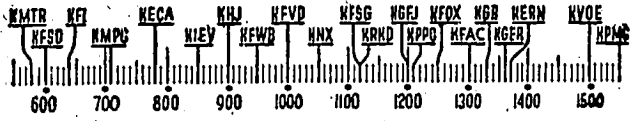

YOUR Radio TODAY

[The information contained in the following schedule is furnished by the stations broadcasting the programs.]

Before 8 a.m.

KMTR—Spanish Music, 6.
KFI—Music, 6:45; Music Clock, 7; News, 7:15; Singin' Salesman, 7:30.
KMPC—Nite Watchman, 6:30; Andy Virginia, 7.
KECA—Musical Clock, 6:30; News, 7:30; Novelties, 7:45.
KHJ—Rise, Shine, 6; News, 7; Rise Shine, 7:15; News, 7:45.
KFWB—Sunrise Court, 6; Sunrise Express, 7.
KFVD—Spanish, 6; World on Air, 7.
KXN—Sunrise Salute, 6; News, 7:30; Friendly Philosopher, 7:45.
KRKD—Doug Douglas, 6; News, 6:30; Doug Douglas, 6:45; Sports, 7:15; News, 7:45.
KFOX—El Despertador, 5; Roundup, 7:30.
KGFJ—Stocks, 7; Sports; Choir, 7:15; Music, 7:45.
KFAC—Symphony, 6; Pastor Reynolds, 7; Music, 7:30.
KGER—Farm, 6:05; Purple Mule, 6:30; Aubrey Lee, 7:15.
KVOE—Yawn Patrol, 7; News, 7:45.

8 to 9 a.m.

KMTR—Spanish, 8; Music, 8:45.
KFI—Johnny Murray, 8; News, 8:15; "Against Storm," 8:30; Guiding Light, 8:45.
KMPC—Unity Word, 8:30.
KECA—Financial, 8; Young Dr. Ma Lone, 8:15; Unclassic, 8:30; Orch., 8:45.
KFWB—Country Church, 8; News, 8:30; Medical, 8:45.
KHJ—Victor Lindlahr, 8; Keep Fit, 8:30; Mirandy, 8:45.
KFVD—Medical, 8:45.
KXN—Mary Foster, 8; News, 8:15; Nancy Dixon, 8:30; "My Children," 8:45.
KRKD—Music, 8; Bkfst. Club, 8:30.
KGFJ—Stocks, News, 8; Hits, 8:30; Medical, 8:45.
KFOX—Headlines, 8; Medical, 8:15; Talk, 8:30; Health, 8:45.
KFAC—News, 8; House McGregor, 8:30; Mildred Lager, 8:45.
KGER—"Soul Patrol," 8; Mizpah, 8:15; Rev. Benington, 8:45.
KVOE—Talk, 8; Church, 8:15; Keep Fit, 8:30; Buckeye 4, 8:45.

9 to 10 a.m.

KMTR—Religious, 9; Monitor News, 9:15; Music, 9:30; Medical, 9:45.
KECA—Career Alice Blair, 9; Bartone, 9:15; Bridge, 9:30.
KMPC—News, 9; Jack Trudy, 9:30; Roadmender, 9:45.
KECA—"May I Come In?" 9; Lady Make Believe, 9:15; Farm, Home Hr., 9:30.
KHJ—Swing, 9; Freshwater Cowboys, 9:15; Mutual Friend, 9:30; Carters Elm St., 9:45.
KFWB—Melody, 9; Ballads, 9:15; Songs, 9:45.
KFVD—Jubilee, 9; News, 9:15; Medical, 9:30; Music, 9:45.
KXN—Kate Smith, 9; When Girl Marries, 9:15; Romance Helen Trent, 9:30; Gal Sunday, 9:45.
KRKD—Bkfst. Club, 9; Weather Bureau, 9:30; Music, 9:45.
KFOX—Music, 9.
KFAC—Morn. Inspirations, 9; Medical, 9:15; Women In News, 9:30; Parents Forum.
KGER—Bright Corner, 9; March Ahead of Time, 9:15; Full Gospel, 9:45.
KVOE—Orch., 9; Monitor News, 9:30; Carters Elm St., 9:45.

10 to 11 a.m.